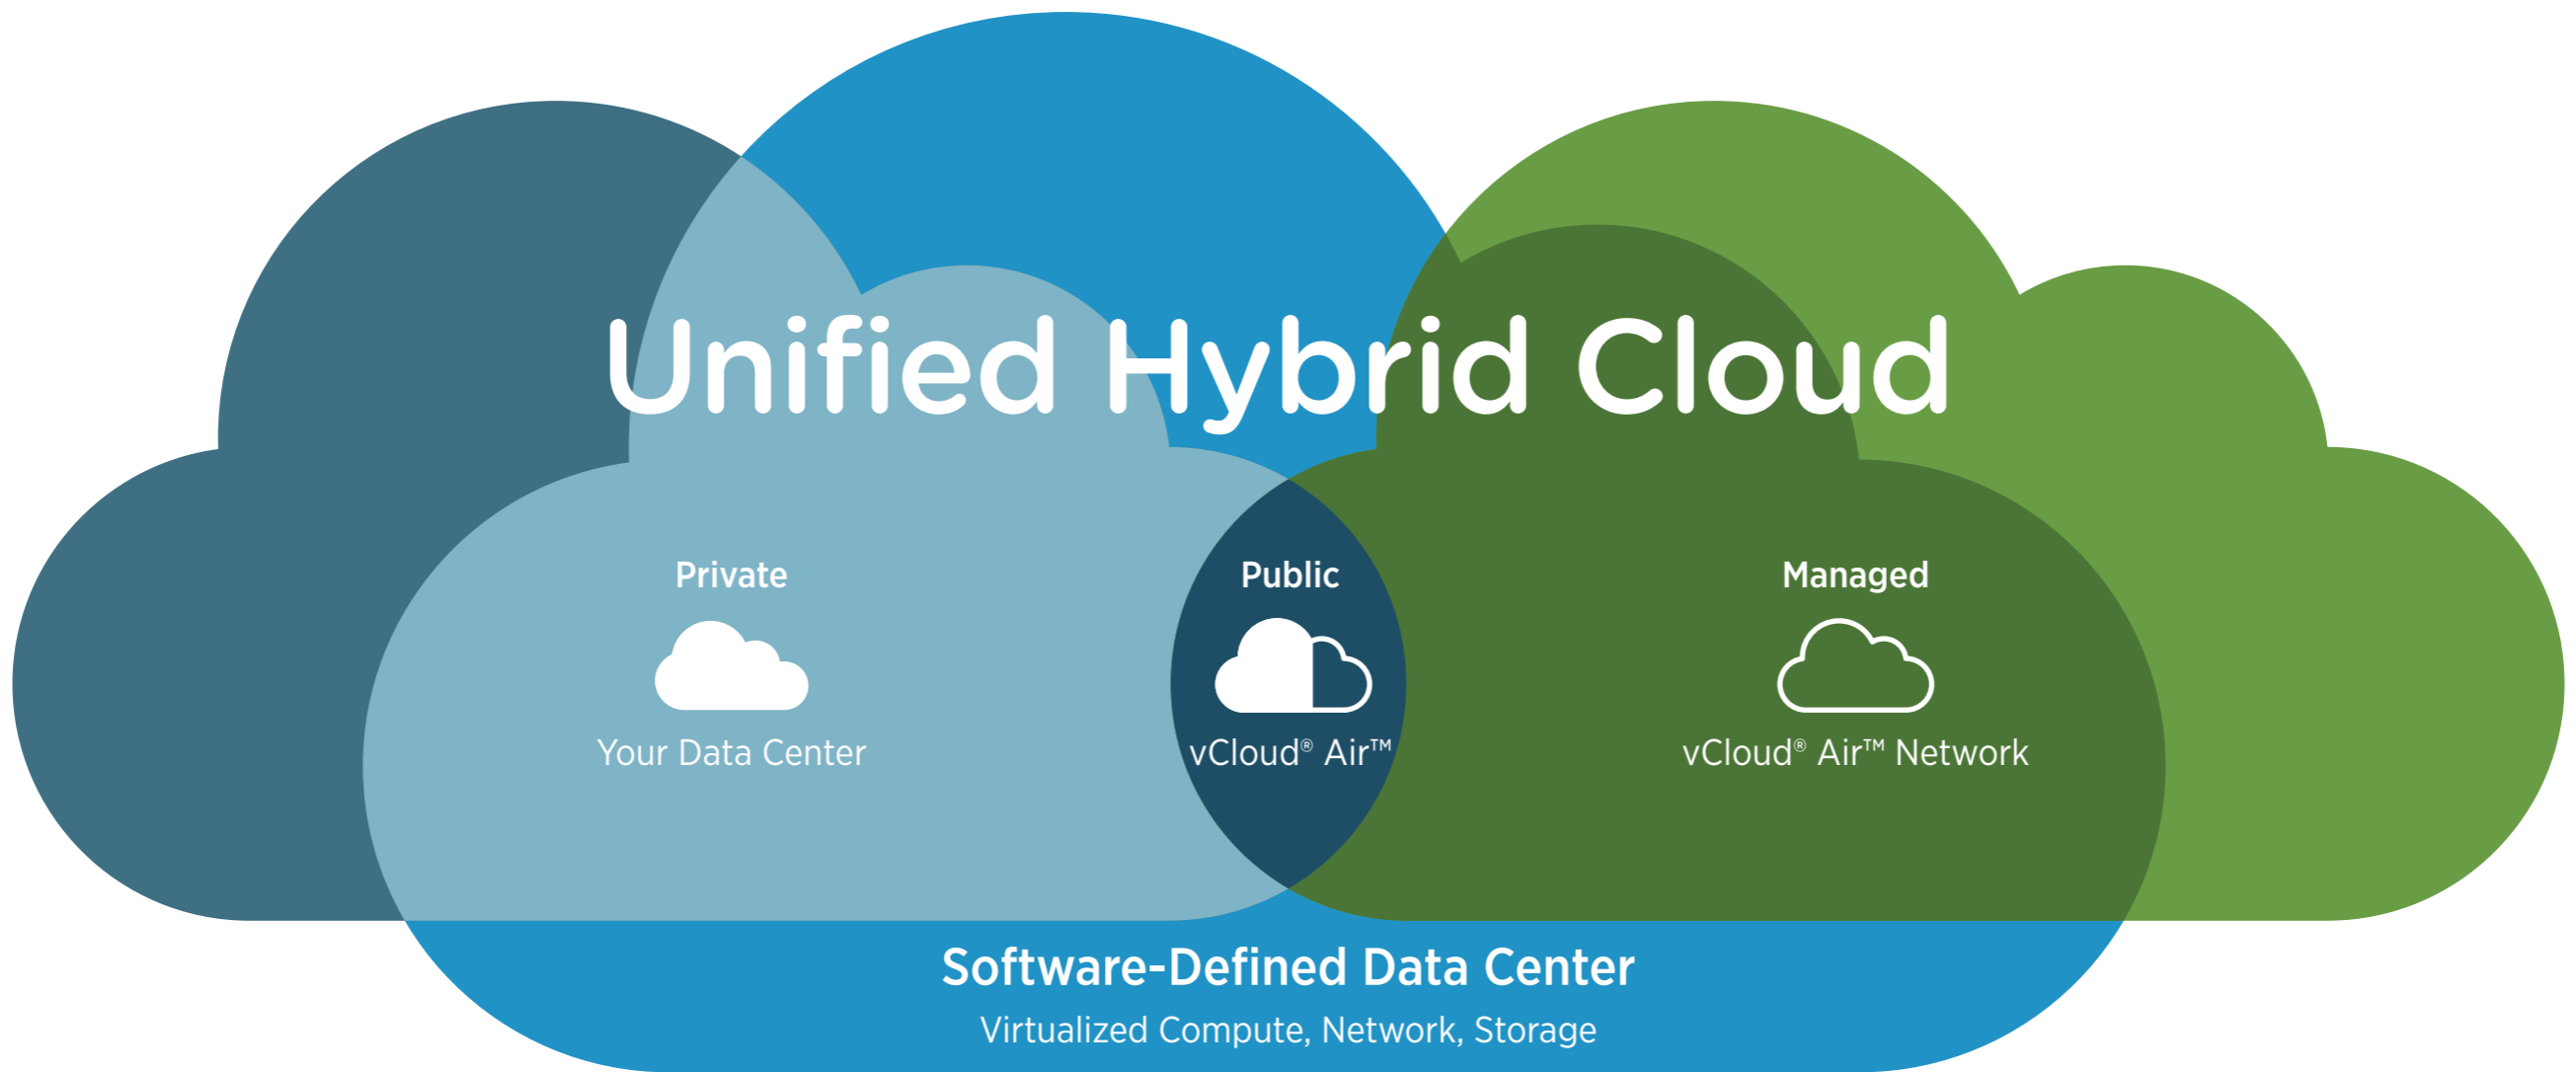

Innovate like a startup, deliver like an enterprise.

VMware's brave new model of IT is based on a unified hybrid cloud platform that helps you focus much less on infrastructure and much more on innovation. Create new business models. Deliver new applications to internal and external customers. Improve security from the data center to the cloud. That's how you innovate like a startup and deliver like an enterprise.

### Unified Platform

A unified Software-Defined platform that spans on- and off-premise resources to form one hybrid cloud, built on VMware's trusted, best-in-class compute, storage, and networking virtualization products.

### Open Management

Flexible choice where it matters — in how you control your IT infrastructure and manage your applications, based on what makes sense for your business.

**VMware vCloud® Air™:** A secure public cloud platform built on the trusted foundation of vSphere®, and compatible with your on-premise data center. It delivers a consistent vSphere®-based software-defined environment across a hybrid cloud.