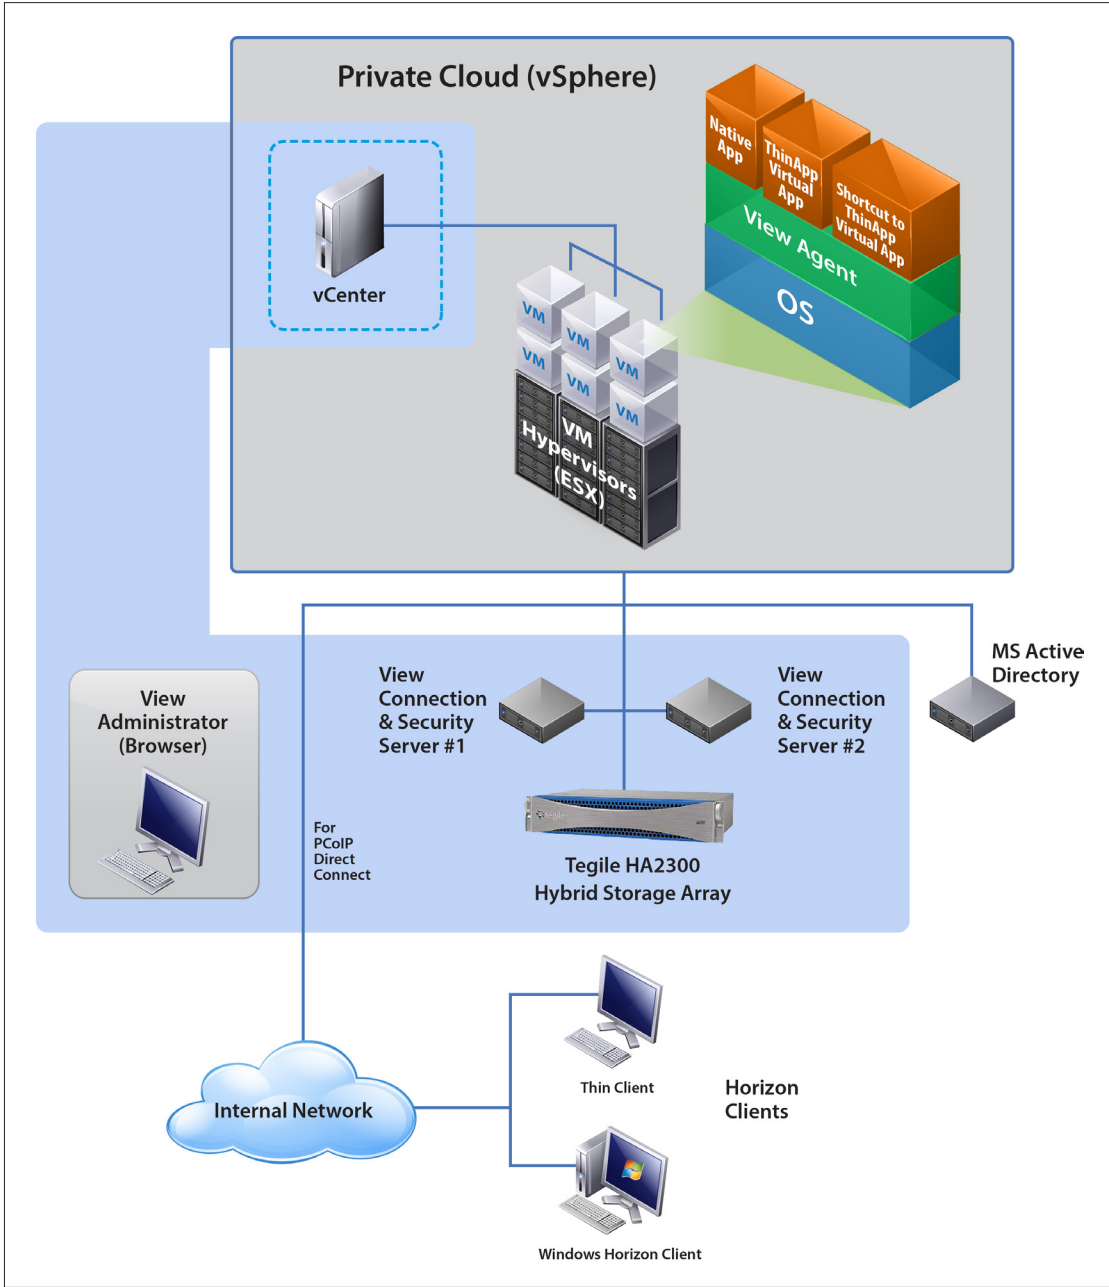

# Architecture Overview

The diagram below encapsulates the environment deployed by the Bank of Stockton. A total of more than 200 virtual desktops are now in production, with support for up to 250 Horizon with View virtual desktops. VMware ESX hosts support the servers and View clusters. Storage is provided by a Tegile HA2300 hybrid storage array. Connectivity is brought in through the Bank of Stockton firewall.

Figure 2: Solution Architecture Overview