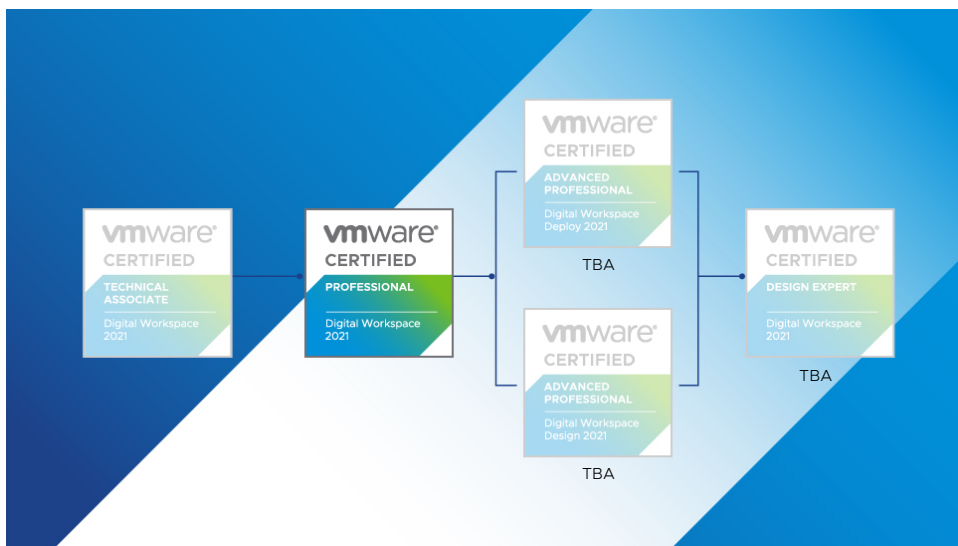

LEARN MORE

We welcome you to visit the official VCP-DW 2021 certification webpage:

<https://www.vmware.com/education-services/certification/vcp-dw.html>

CERTIFICATION SUPPORT

If you need help with a Certification Path or with Certification Requirements, please contact the Certification Support Team at: certification@vmware.com

CANDIDATE AGREEMENT

The *Candidate Agreement* is a legal document between the candidate and VMware regarding participation in the VMware Certification Program including access to and use of any Program benefit, VMware Certification credentials, or any VMware Certification logo that VMware makes available as part of the Program.

CERTIFICATION OVERVIEW

The VCP-DW 2021 certification validates that a badge earner can configure, deploy, manage, maintain, optimize, and perform basic troubleshooting of VMware Workspace ONE and related solutions, as well as properly identify and differentiate any needed supporting products and components.

In this document we show the different certification paths available to earn the VCP-DW 2021 certification, depending on what certifications you already hold. You may follow this guide as a learning resource of what is required of you to earn this certification.