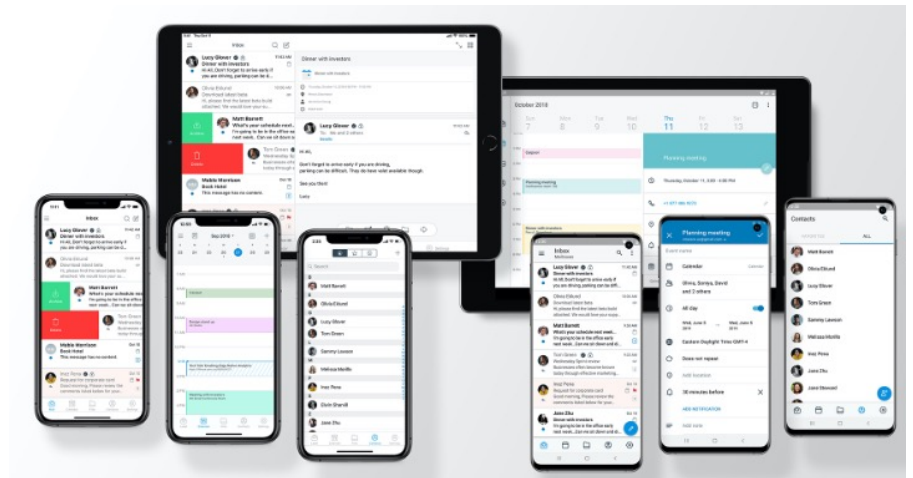

## A Faster, Smarter Mobile Inbox

### Using portable devices for work tasks saves employees 58 minutes per day while increasing productivity by 34%<sup>1</sup>

Mobile employees are taking advantage of being connected 24/7 to help them be more productive on-the-go. Mobile employees are highly responsive, leveraging mobile technology to help them stay connected in a fast-paced business environment.

A faster, smarter mobile inbox can be configured to the employee's way of work. Employees can get more done in less time with Workspace ONE Boxer!

## Why VMware Workspace ONE Boxer?

VMware Workspace ONE Boxer is highly customizable, allowing users to personalize the app to meet their needs and working style. With features like custom swipe gestures, quick replies, send availability, custom smart folders, contact avatars, email notification settings and more. Boxer is designed to be personalized so users can work faster than ever on mobile. The all-in-one email, calendar and contacts app provides an intuitive user experience following native operating system (OS) design guidelines and can surface notifications and action workflows from other business systems with Workspace ONE mobile flows. Users can streamline workflows by leveraging unique capabilities in Boxer, such as sharing availability by simply selecting available timeslots on the calendar, single tap conference call dialing and even manage multiple accounts to the Boxer app.