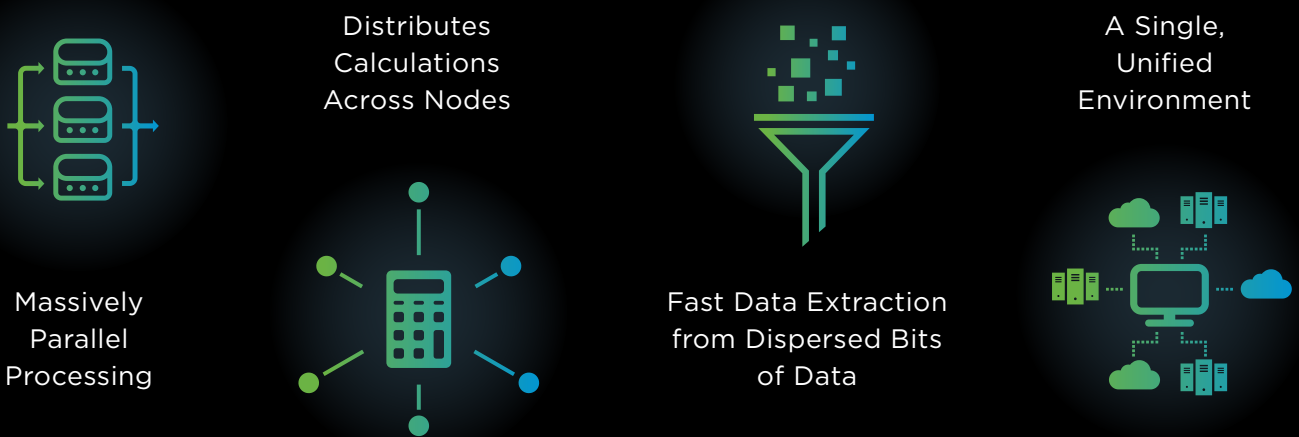

# VMware Greenplum on Dell PowerFlex Featuring KIOXIA CM6 Series NVMe™ SSDs

A BETTER PLATFORM FOR BUSINESS INTELLIGENCE AND ANALYTICS

Complete Greenplum database workloads (OLTP, OLAP, and ETL) on a single unified Dell PowerFlex software-defined infrastructure delivering exceptional performance and no storage bottlenecks

## KEY APPLICATIONS

- Software-defined storage and virtualization
- Data warehousing
- Online transaction processing (OLTP) (transactional and relational databases)
- Business intelligence
- Artificial intelligence and machine learning

### Extreme Performance & Scale

PowerFlex supports Greenplum's massively parallel processing capabilities with enterprise-level results, meeting stringent SLAs

Linear scaling of performance without latency impact