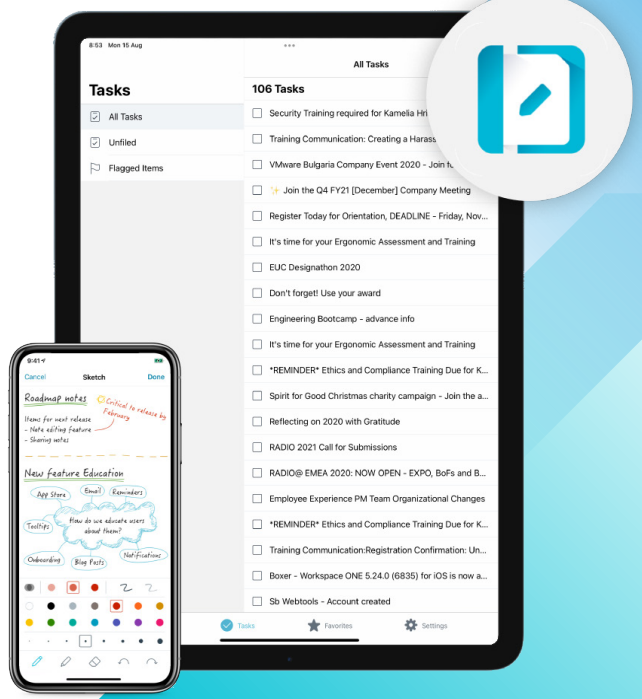

VMware Workspace ONE Notebook

VMware Workspace ONE® Notebook enables you to manage your day better by giving you the power to capture, organize and share thoughts, ideas, meeting notes, images, audio, and more while safeguarding your data.

Key features

Make smarter notes on the go using rich, styled text, and audio recording

Use pre-built templates to speed up note taking

Save and share your notes in multiple formats such as PDF and RTF

Getting started

- 1 Download the app using one of the following options:
 - If you have a **fully managed (company-owned) device**, Workspace ONE Notebook may be automatically pushed to your device.
 - If you are using a **personal device**, download “Notebook – Workspace ONE” from the Apple App Store or Google Play store.
 - **Note:** For **both device types**, you can download Intelligent Hub and get Workspace ONE Notebook from the Apps section.
- 2 Enter your corporate credentials.
- 3 Allow the Workspace ONE Notebook app to access your location.
- 4 View and agree to the privacy and data sharing settings.
- 5 Allow the Workspace ONE Notebook to send notifications.
- 6 Re-enter your corporate credentials.
- 7 You are all set up and can begin using Workspace ONE Notebook.

Why should I use Workspace ONE Notebook if I already have a note taking and task management app?

Workspace ONE Notebook provides a secure means for you to create, edit and view your corporate notes. It is integrated with other apps such as Workspace ONE Boxer. Such workflow integration enables you to share files with your team for further collaboration, creating an immersive and seamless experience.