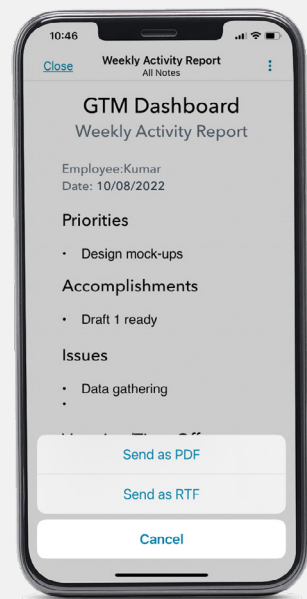

VMware Workspace ONE Notebook

VMware Workspace ONE® Notebook enables you to manage your day better by giving you the power to capture, organize and share thoughts, ideas, meeting notes, images, audio, and more while safeguarding your data.

Key features

Make smarter notes on the go using rich, styled text, and audio recording

Use pre-built templates to speed up note taking

Save and share your notes in multiple formats such as PDF and RTF

Getting started

- 1 Download the app using one of the following options:
 - If you have a **fully managed (company-owned) device**, Workspace ONE Notebook may be automatically pushed to your device.
 - If you are using a **personal device**, download “Notebook – Workspace ONE” from the Apple App Store or Google Play store.
 - **Note:** For **both device types**, you can download Intelligent Hub and get Workspace ONE Notebook from the Apps section.
- 2 Enter your corporate credentials.
- 3 Allow the Workspace ONE Notebook app to access your location.
- 4 View and agree to the privacy and data sharing settings.
- 5 Allow the Workspace ONE Notebook to send notifications.
- 6 Re-enter your corporate credentials.
- 7 You are all set up and can begin using Workspace ONE Notebook.