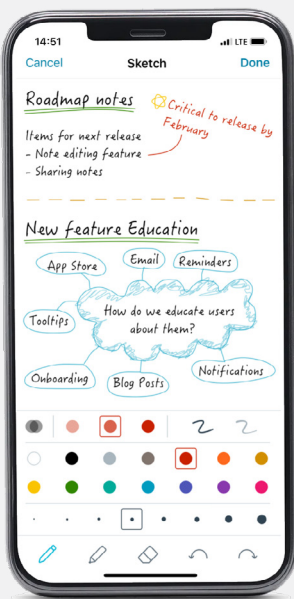

VMware Workspace ONE Notebook

VMware Workspace ONE® Notebook enables you to manage your day better by giving you the power to capture, organize and share thoughts, ideas, meeting notes, images, audio, and more while safeguarding your data.

Key features

Make smarter notes on the go using rich, styled text, and audio recording

Use pre-built templates to speed up note taking

Save and share your notes in multiple formats such as PDF and RTF

Getting started

- 1 Download the app using one of the following options:
 - If you have a **fully managed (company-owned) device**, Workspace ONE Notebook may be automatically pushed to your device.
 - If you are using a **personal device**, download “Notebook – Workspace ONE” from the Apple App Store or Google Play store.
 - **Note:** For **both device types**, you can download Intelligent Hub and get Workspace ONE Notebook from the Apps section.
- 2 Enter your corporate credentials.
- 3 Allow the Workspace ONE Notebook app to access your location.
- 4 View and agree to the privacy and data sharing settings.
- 5 Allow the Workspace ONE Notebook to send notifications.
- 6 Re-enter your corporate credentials.
- 7 You are all set up and can begin using Workspace ONE Notebook.