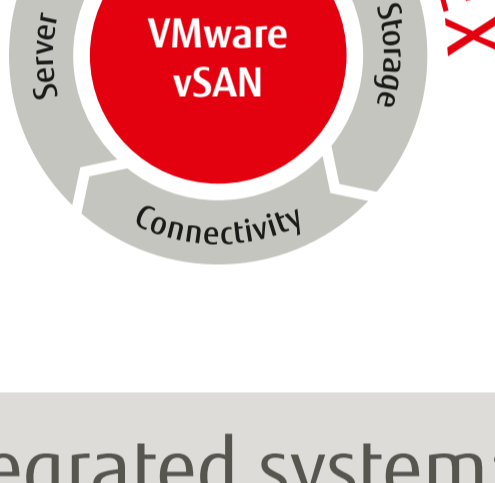

Looking for a fast track to VMware HCI?

FUJITSU Integrated System PRIMEFLEX for VMware vSAN

Hyper-Converged Infrastructure (HCI)
A modular, software-centric architecture that tightly integrates compute, storage, networking and virtualization and other technologies in a single x86-based system.

HCI adopters are convinced:

...say it's a core transformational technology or key enabler...

...see opportunities to refocus ops staff on higher value activities

Source: FreeForm Dynamics: The impact of automation on it operations – Are you ready for the software-defined datacentre? (July 2017)

3 reasons why your HCI needs VMware vSAN:

Evolve without risk: seamlessly extend virtualization to storage

Reduce your TCO: make budgets go further with 50% lower TCO

Scale to tomorrow: be ready for future IT needs in cross-cloud era

Already virtualized your servers with VMware vSphere?

The next step is easy...

Take your IT to the next level with vSAN – and build on expertise you already have to virtualize your storage.

No risk:

No new SW, no new management tool, no new solution ecosystem

Best of breed:

VMware is the #1 SDDC platform provider – 81% of SDDC solutions are built on VMware*

*Source: FreeForm Dynamics: The impact of automation on it operations – Are you ready for the software-defined datacentre? (July 2017)

So what's holding companies back?

Source: FreeForm Dynamics: The impact of automation on it operations – Are you ready for the software-defined datacentre? (July 2017)

Discover FUJITSU Integrated System PRIMEFLEX for VMware vSAN

An integrated system for rapidly deploying a VMware hyper-converged infrastructure