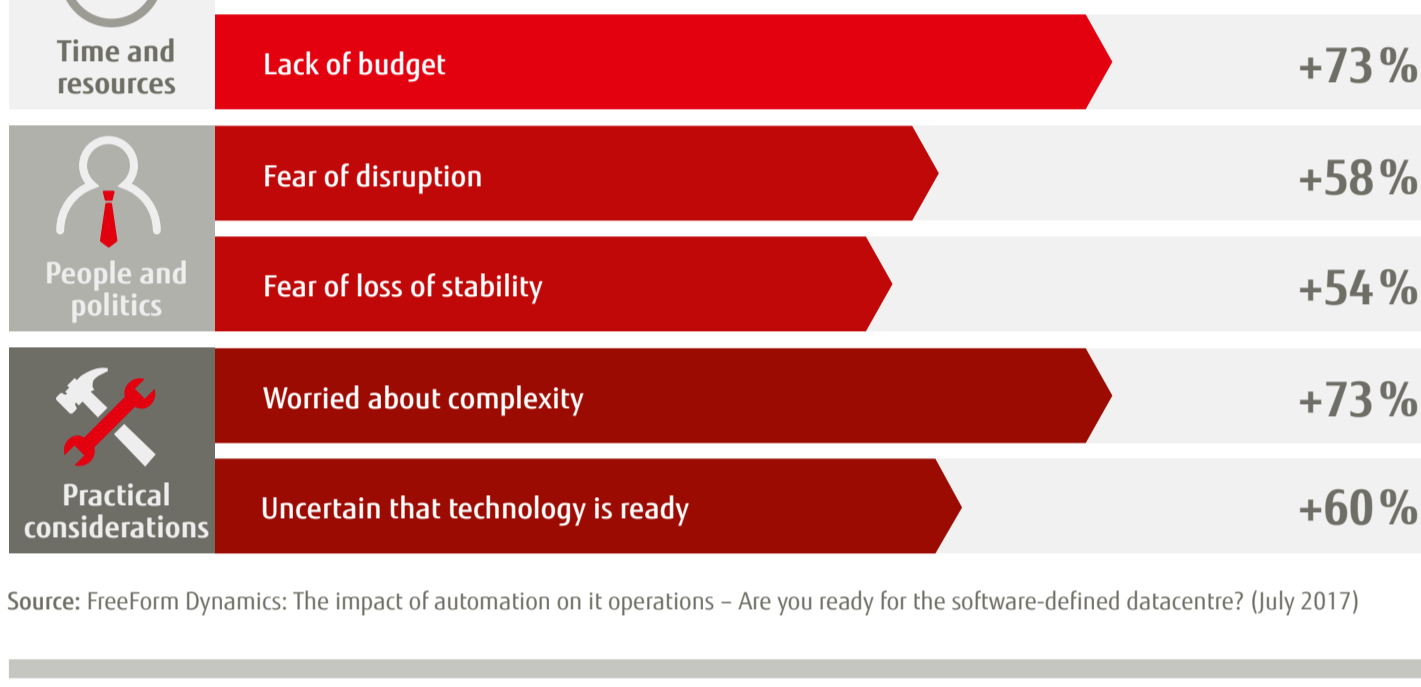

So what's holding companies back?

Source: FreeForm Dynamics: The impact of automation on it operations – Are you ready for the software-defined datacentre? (July 2017)

Discover FUJITSU Integrated System PRIMEFLEX for VMware vSAN

An integrated system for rapidly deploying a VMware hyper-converged infrastructure

- → High-performance and energy-efficient Fujitsu PRIMERGY servers
- → Pre-installed VMware vSphere and vSAN software
- → Broad range of validated and certified server configurations
- → End-to-end infrastructure support with single point of contact