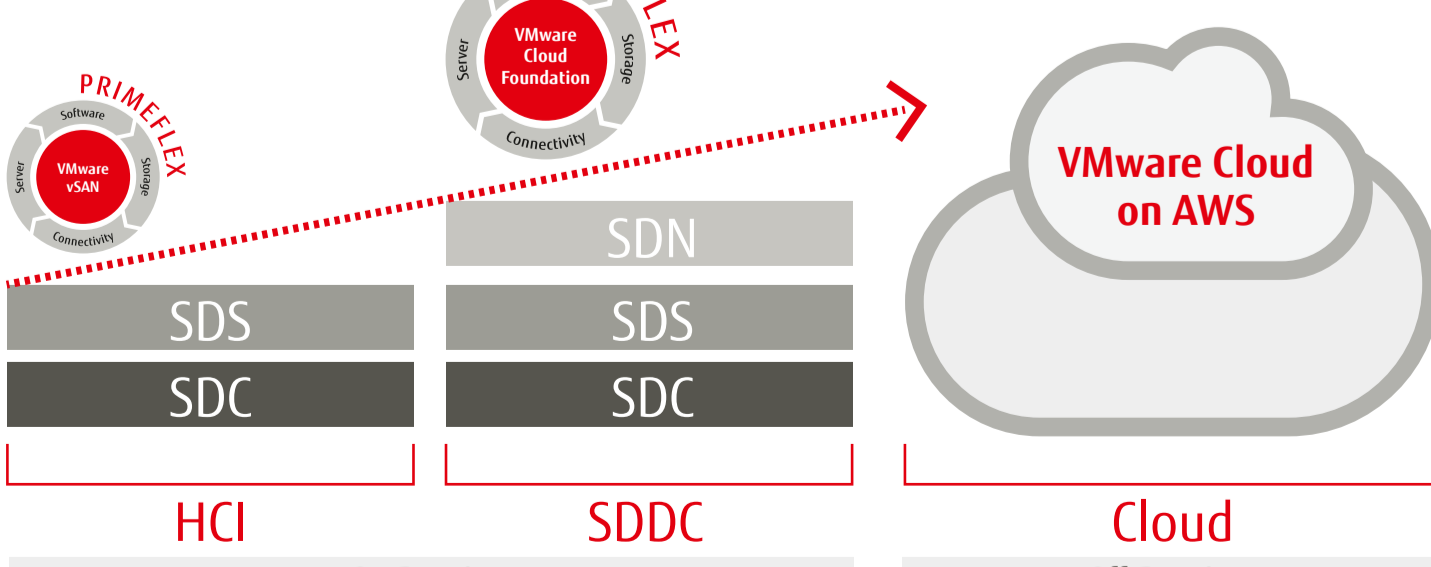

Take advantage of full SDDC and Cloud

Scale to full SDDC and Cloud with Fujitsu Integrated System PRIMEFLEX for VMware Cloud Foundation