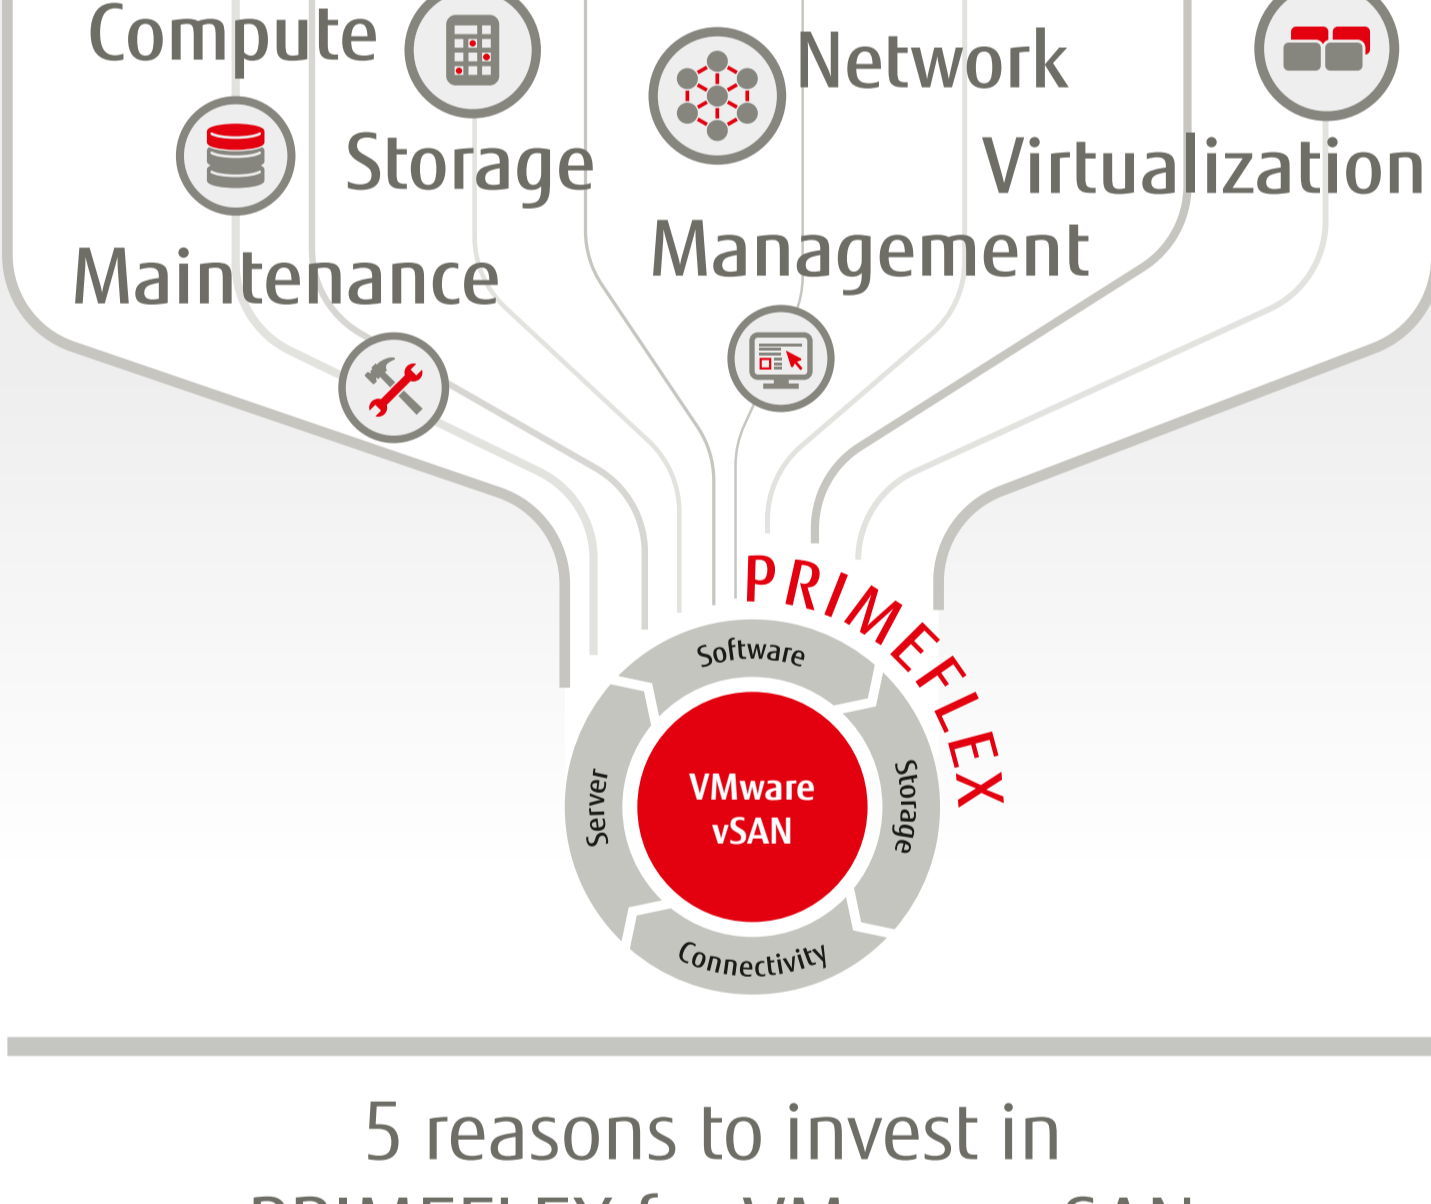

Looking for a fast track to VMware HCI?

FUJITSU Integrated System PRIMEFLEX for VMware vSAN

Hyper-Converged Infrastructure (HCI)
A modular, software-centric architecture that tightly integrates compute, storage, networking and virtualization and other technologies in a single x86-based system.

HCI adopters are convinced:

...say it's a core transformational technology or key enabler...

...see opportunities to refocus ops staff on higher value activities

Source: FreeForm Dynamics: The impact of automation on it operations – Are you ready for the software-defined datacentre? (July 2017)

3 reasons why your HCI needs VMware vSAN:

Evolve without risk: seamlessly extend virtualization to storage

Reduce your TCO: make budgets go further with 50% lower TCO

Scale to tomorrow: be ready for future IT needs in cross-cloud era

Already virtualized your servers with VMware vSphere?

The next step is easy...

Take your IT to the next level with vSAN – and build on expertise you already have to virtualize your storage.

No risk:

No new SW, no new management tool, no new solution ecosystem

Best of breed:

VMware is the #1 SDDC platform provider – 81% of SDDC solutions are built on VMware*

*Source: FreeForm Dynamics: The impact of automation on it operations – Are you ready for the software-defined datacentre? (July 2017)

So what's holding companies back?

Source: FreeForm Dynamics: The impact of automation on it operations – Are you ready for the software-defined datacentre? (July 2017)

Discover FUJITSU Integrated System PRIMEFLEX for VMware vSAN

An integrated system for rapidly deploying a VMware hyper-converged infrastructure