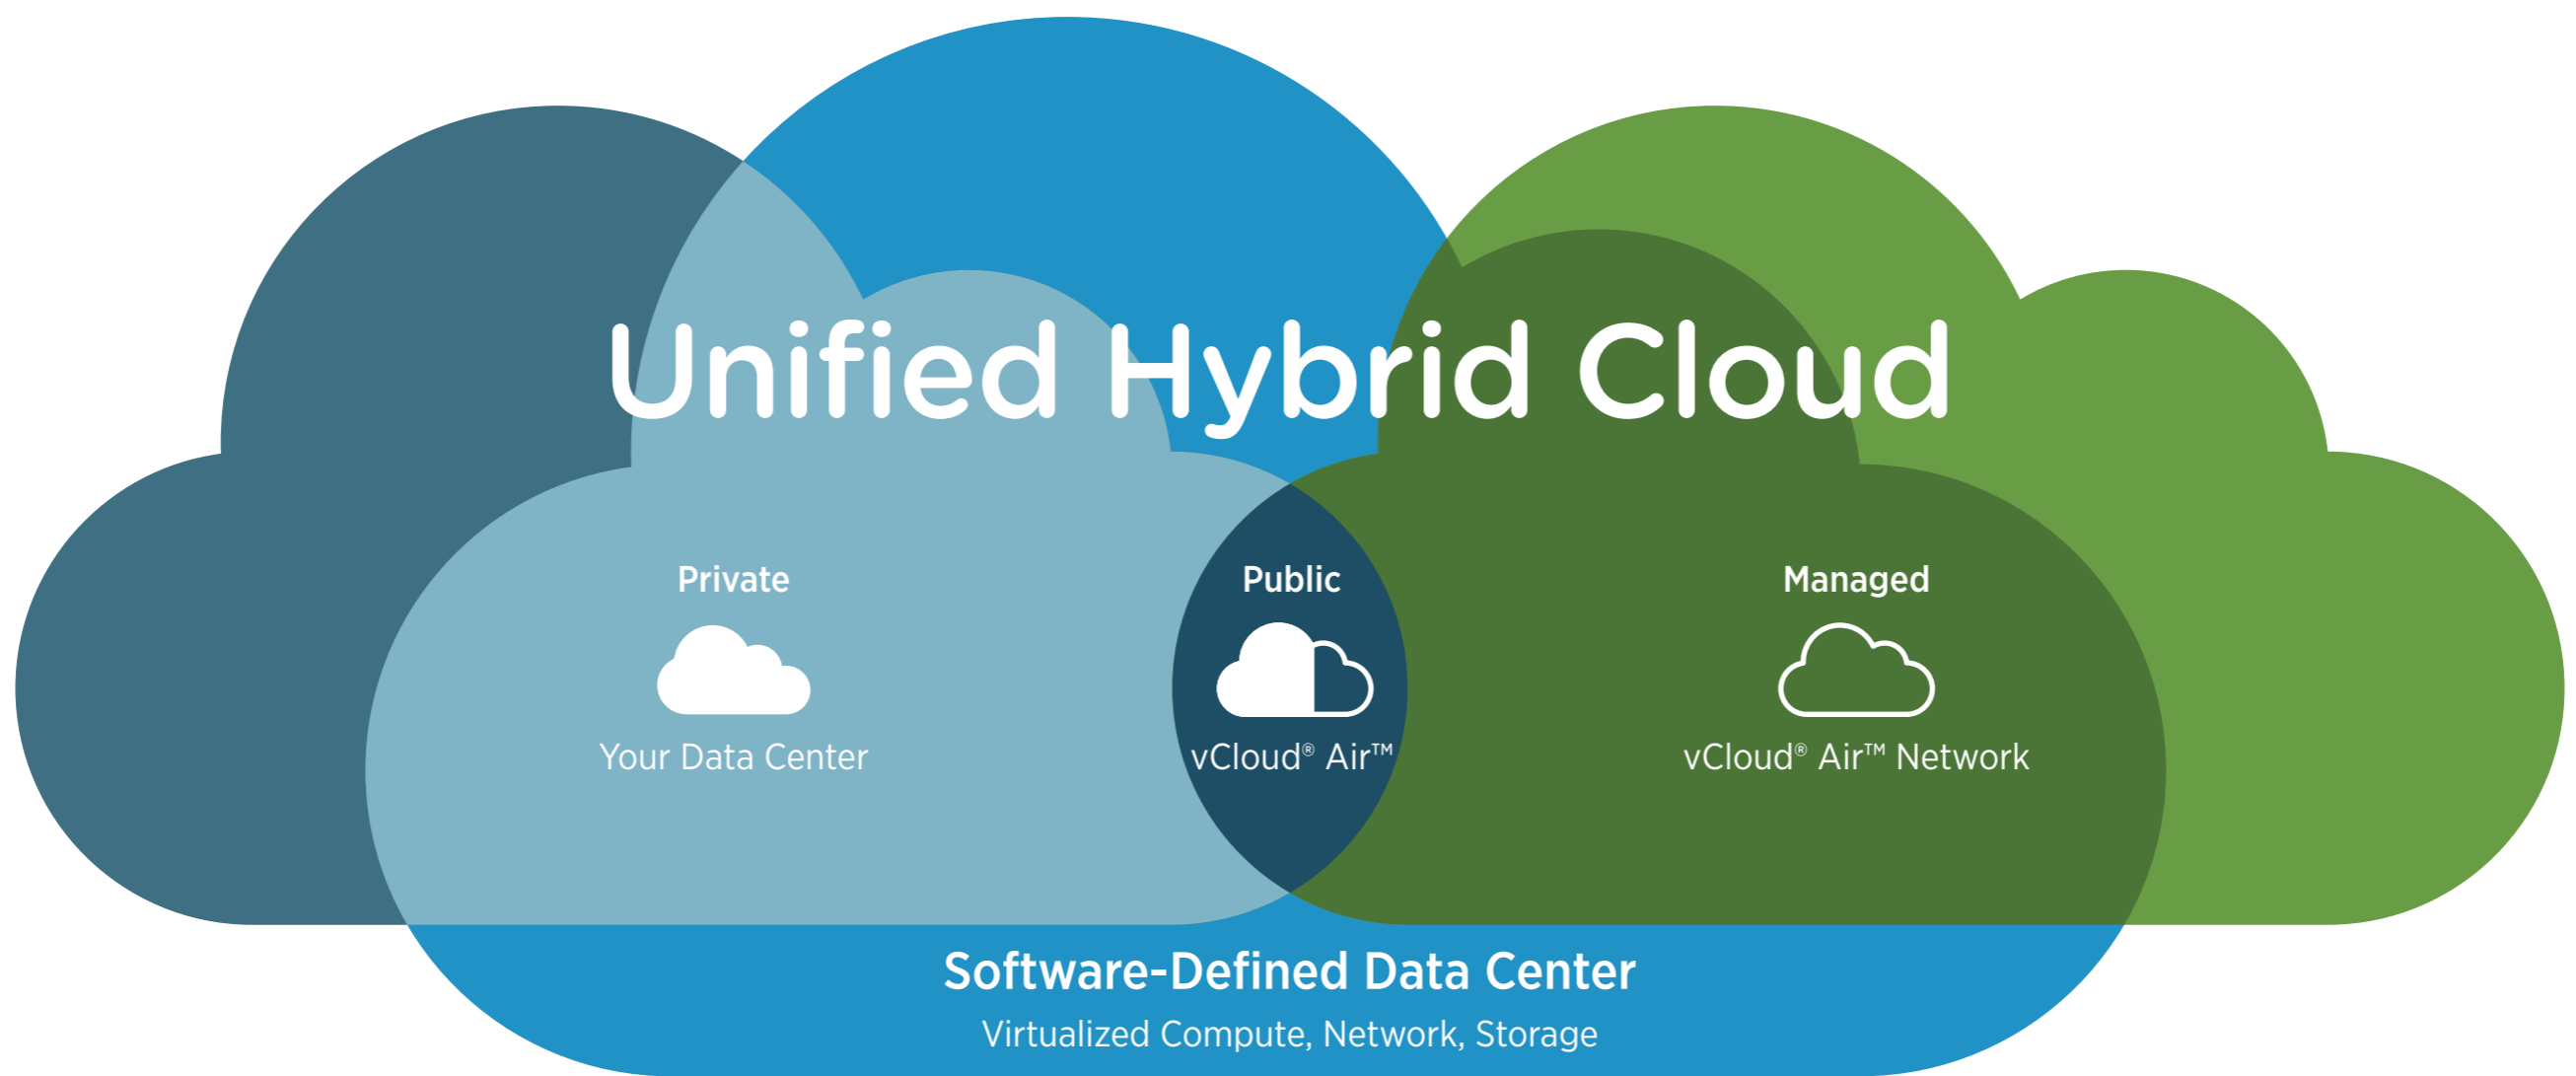

Innovate like a startup, deliver like an enterprise.

VMware's brave new model of IT is based on a unified hybrid cloud platform that helps you focus much less on infrastructure and much more on innovation. Create new business models. Deliver new applications to internal and external customers. Improve security from the data center to the cloud. That's how you innovate like a startup and deliver like an enterprise.

### Unified Platform

A unified Software-Defined platform that spans on- and off-premise resources to form one hybrid cloud, built on VMware's trusted, best-in-class compute, storage, and networking virtualization products.

### Open Management

Flexible choice where it matters — in how you control your IT infrastructure and manage your applications, based on what makes sense for your business.

**VMware vCloud® Air™:** A secure public cloud platform built on the trusted foundation of vSphere®, and compatible with your on-premise data center. It delivers a consistent vSphere®-based software-defined environment across a hybrid cloud.