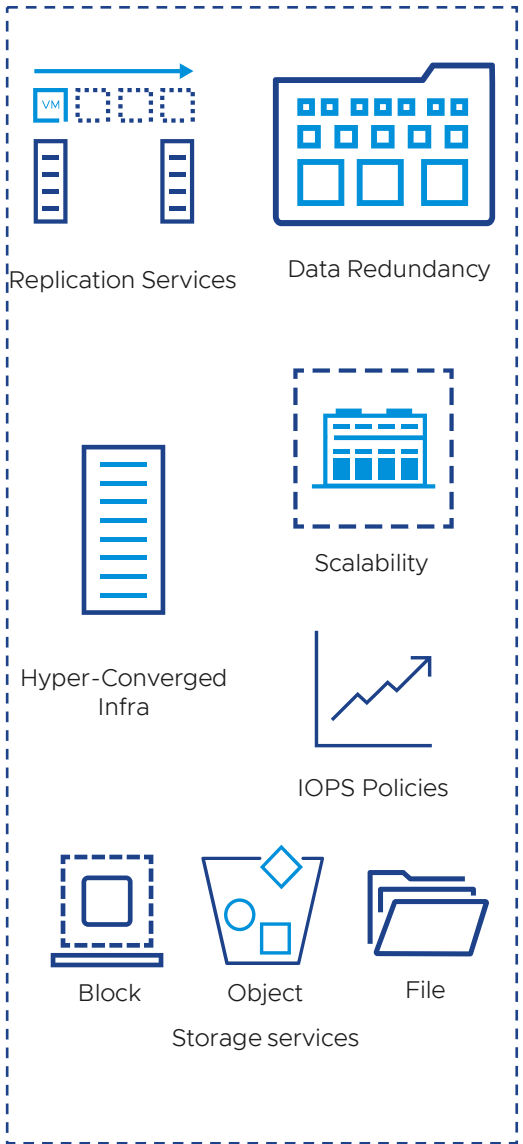

Native Kubernetes Cluster Services

Application Container Services

Tanzu Kubernetes Cluster Services

Backup Kubernetes

Data Solution

Tenant View

Storage as a Service

vCenter + vSphere

VMware Cloud Director

NSX

NSX Advanced Load Balancer

NSX with Backend Managed Services

VMware Cloud Director Availability + 3rd party add-ons

Container Services Extension

Data Solution Extension

Object Storage Extension