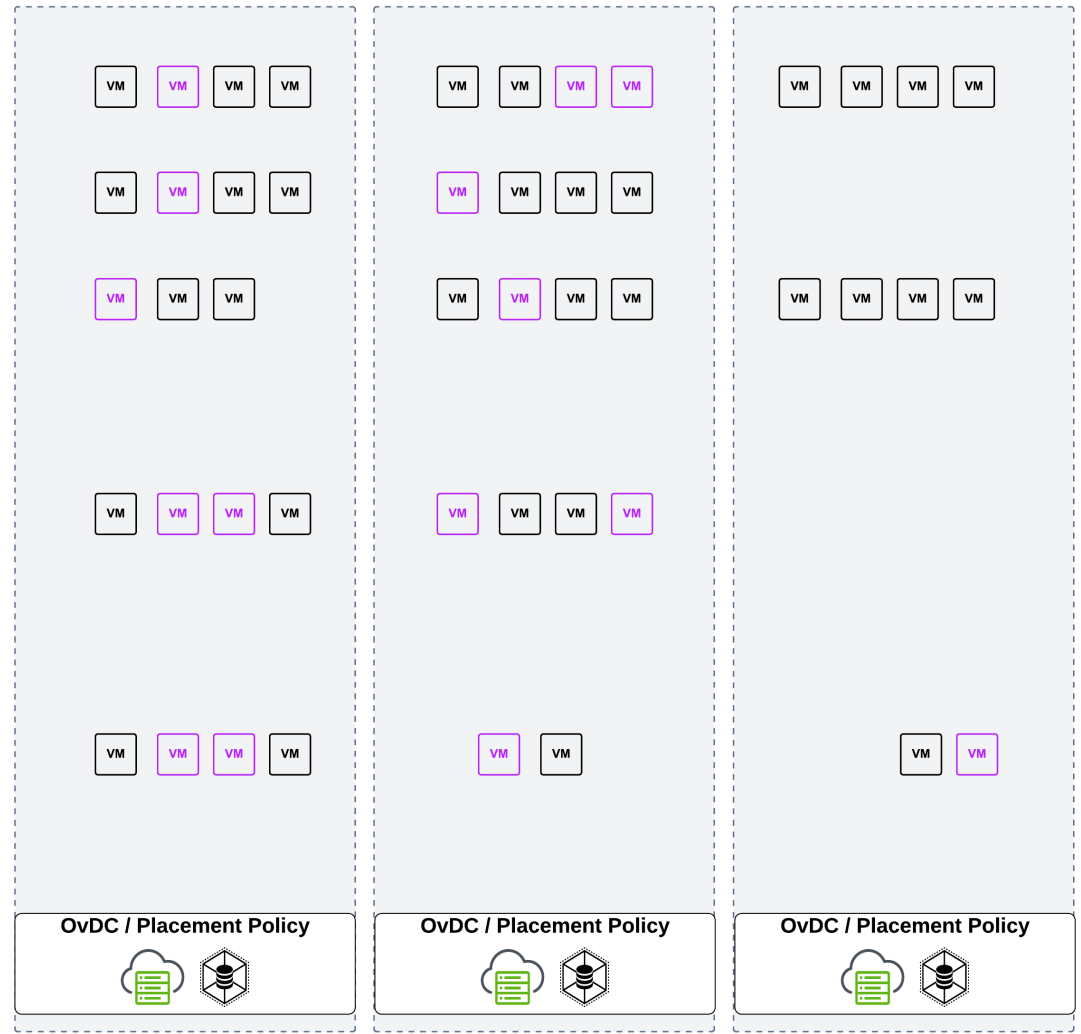

Dedicated Clusters

Dynamic Resources

High Availability

GPU

Auto Scaling

vCenter + vSphere

VMware Cloud Director

Tenant View

Provider Space

Tenant

Network as a Service

Logical Routing & Switching

Advanced Load Balancing

Data Center Networking

VPN

Public IP