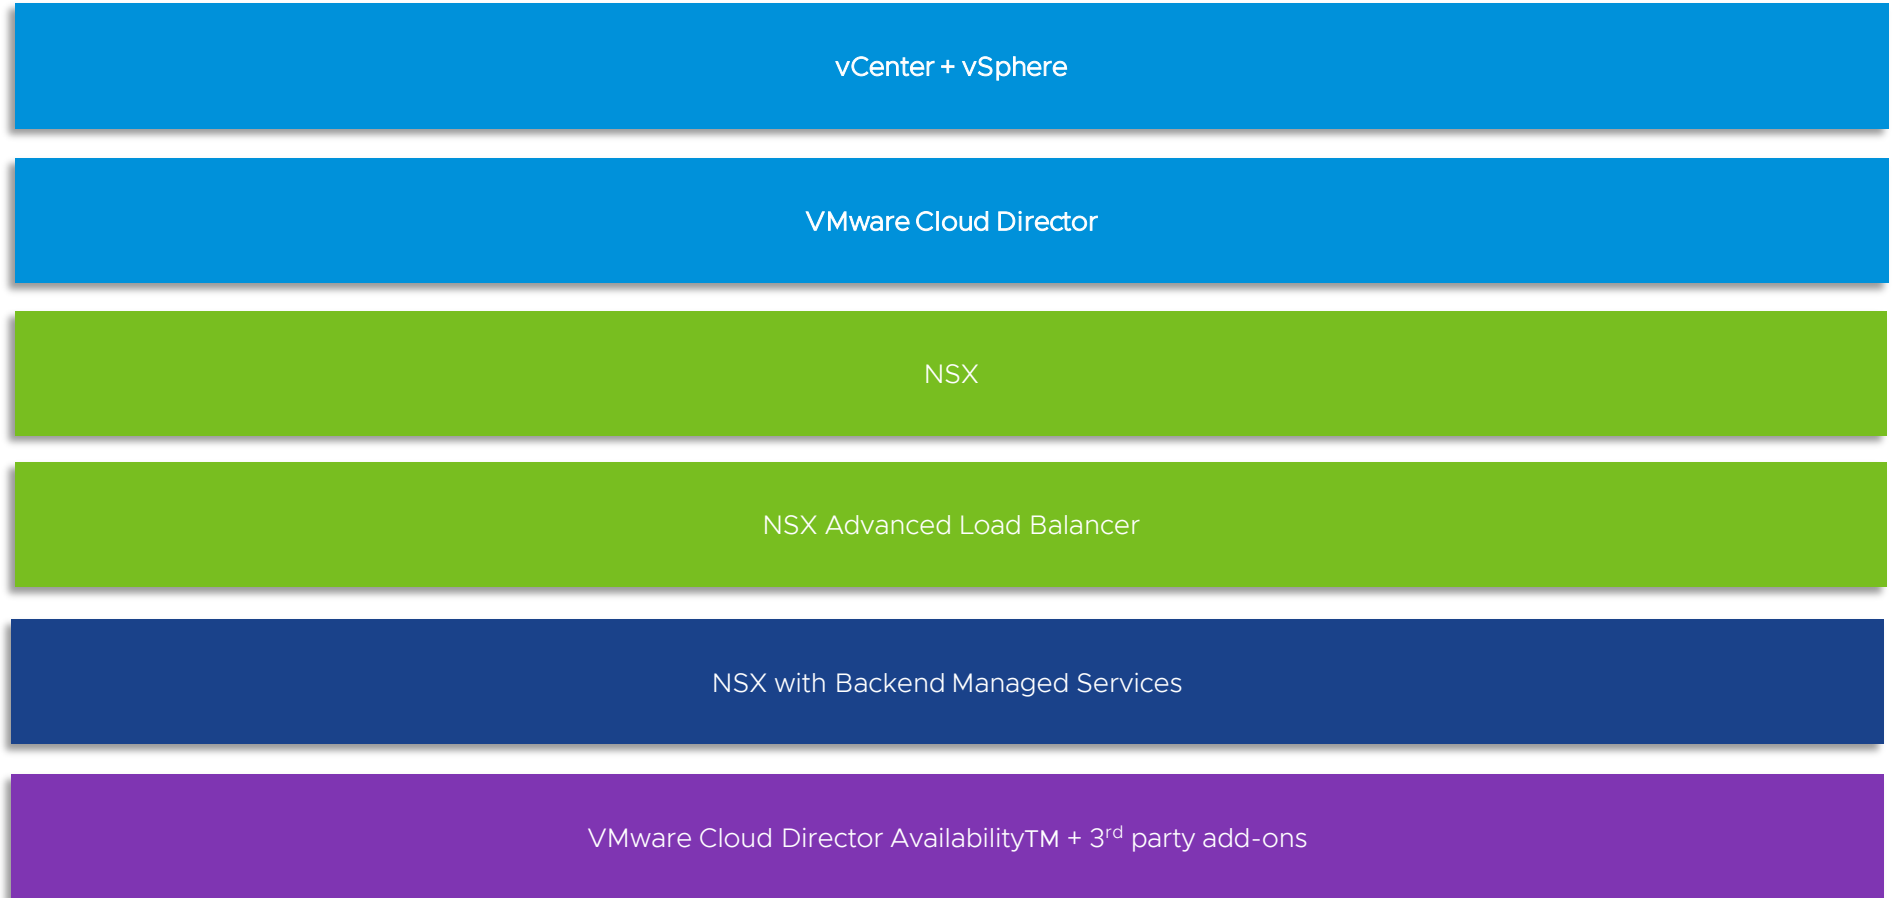

Data Protection as a Service

Cold, Warm and Hot Migration

Disaster Recovery to cloud and cloud to cloud

Data Protection with Ecosystem Partners:

Dell, Zerto, Veeam, Cohesity, Rubrik, Commvault

Tenant View

Container as a Service