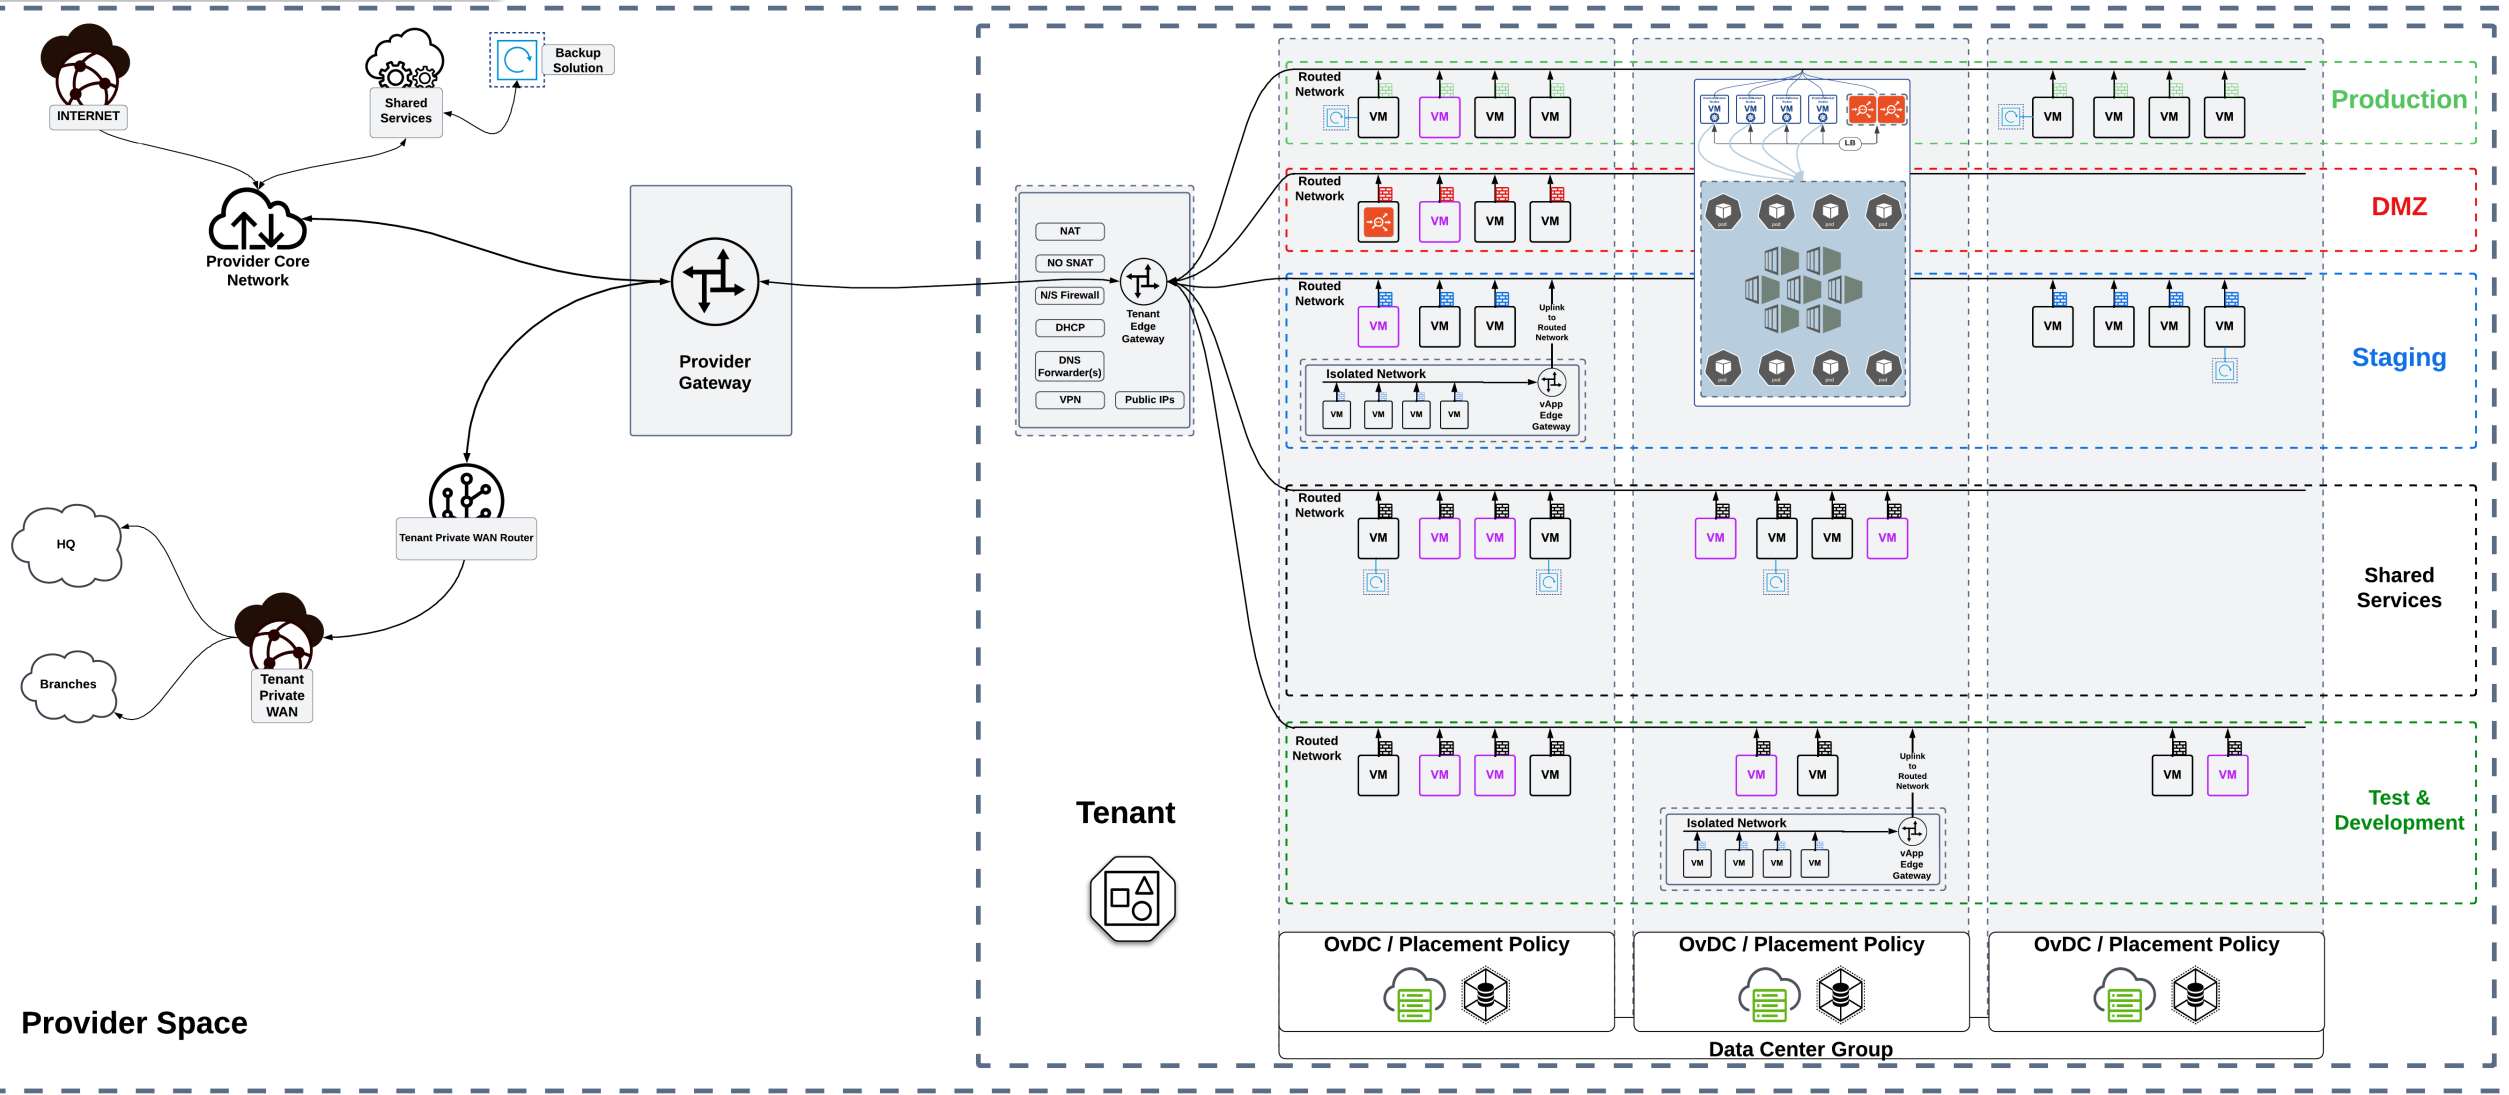

Native Kubernetes Cluster Services

Application Container Services

Tanzu Kubernetes Cluster Services

Backup Kubernetes

Data Solution

Tenant View

Storage as a Service

vCenter + vSphere

VMware Cloud Director

NSX

NSX Advanced Load Balancer

NSX with Backend Managed Services

VMware Cloud Director Availability + 3rd party add-ons

Container Services Extension

Data Solution Extension

Object Storage Extension