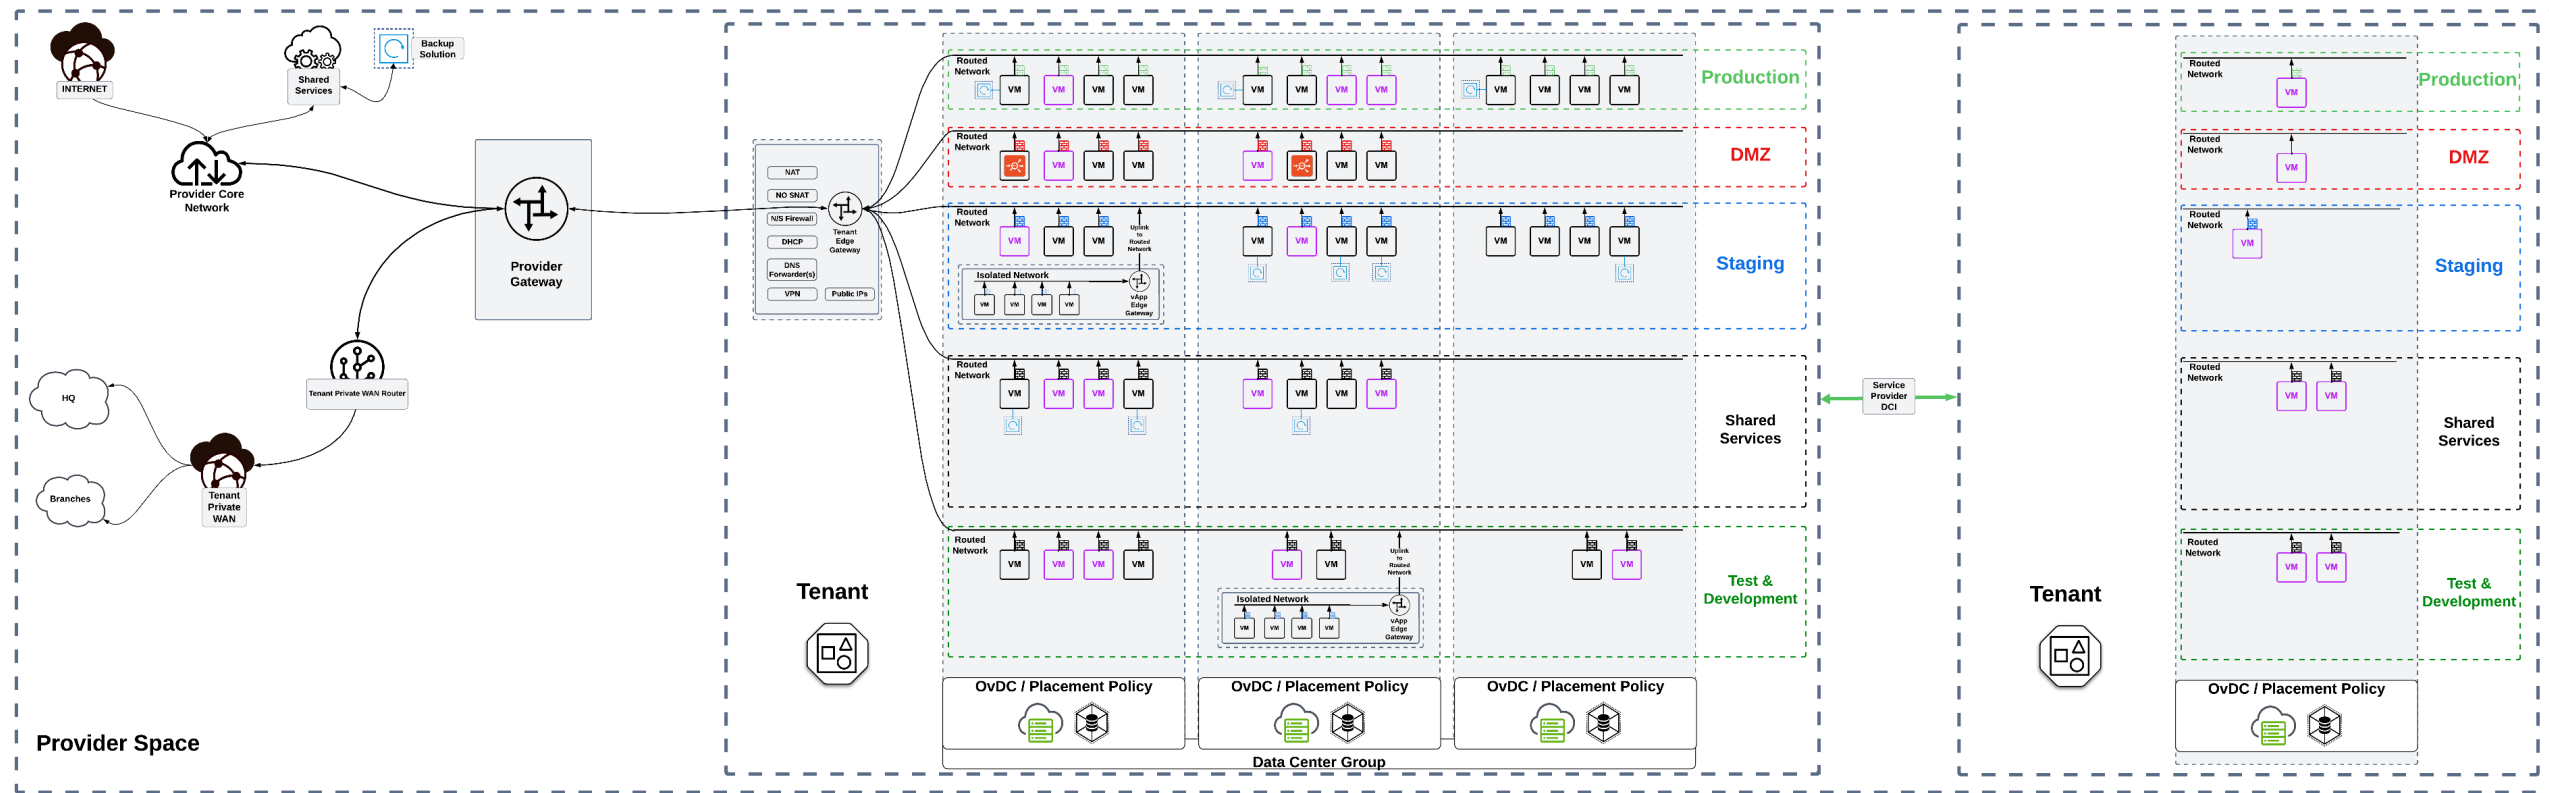

Data Protection as a Service

Cold, Warm and Hot Migration

Disaster Recovery to cloud and cloud to cloud

Data Protection with Ecosystem Partners:

Dell, Zerto, Veeam, Cohesity, Rubrik, Commvault

Tenant View

Container as a Service

Native Kubernetes Cluster Services

Application Container Services

Tanzu Kubernetes Cluster Services

Backup Kubernetes

Data Solution

Tenant View

Storage as a Service

vCenter + vSphere