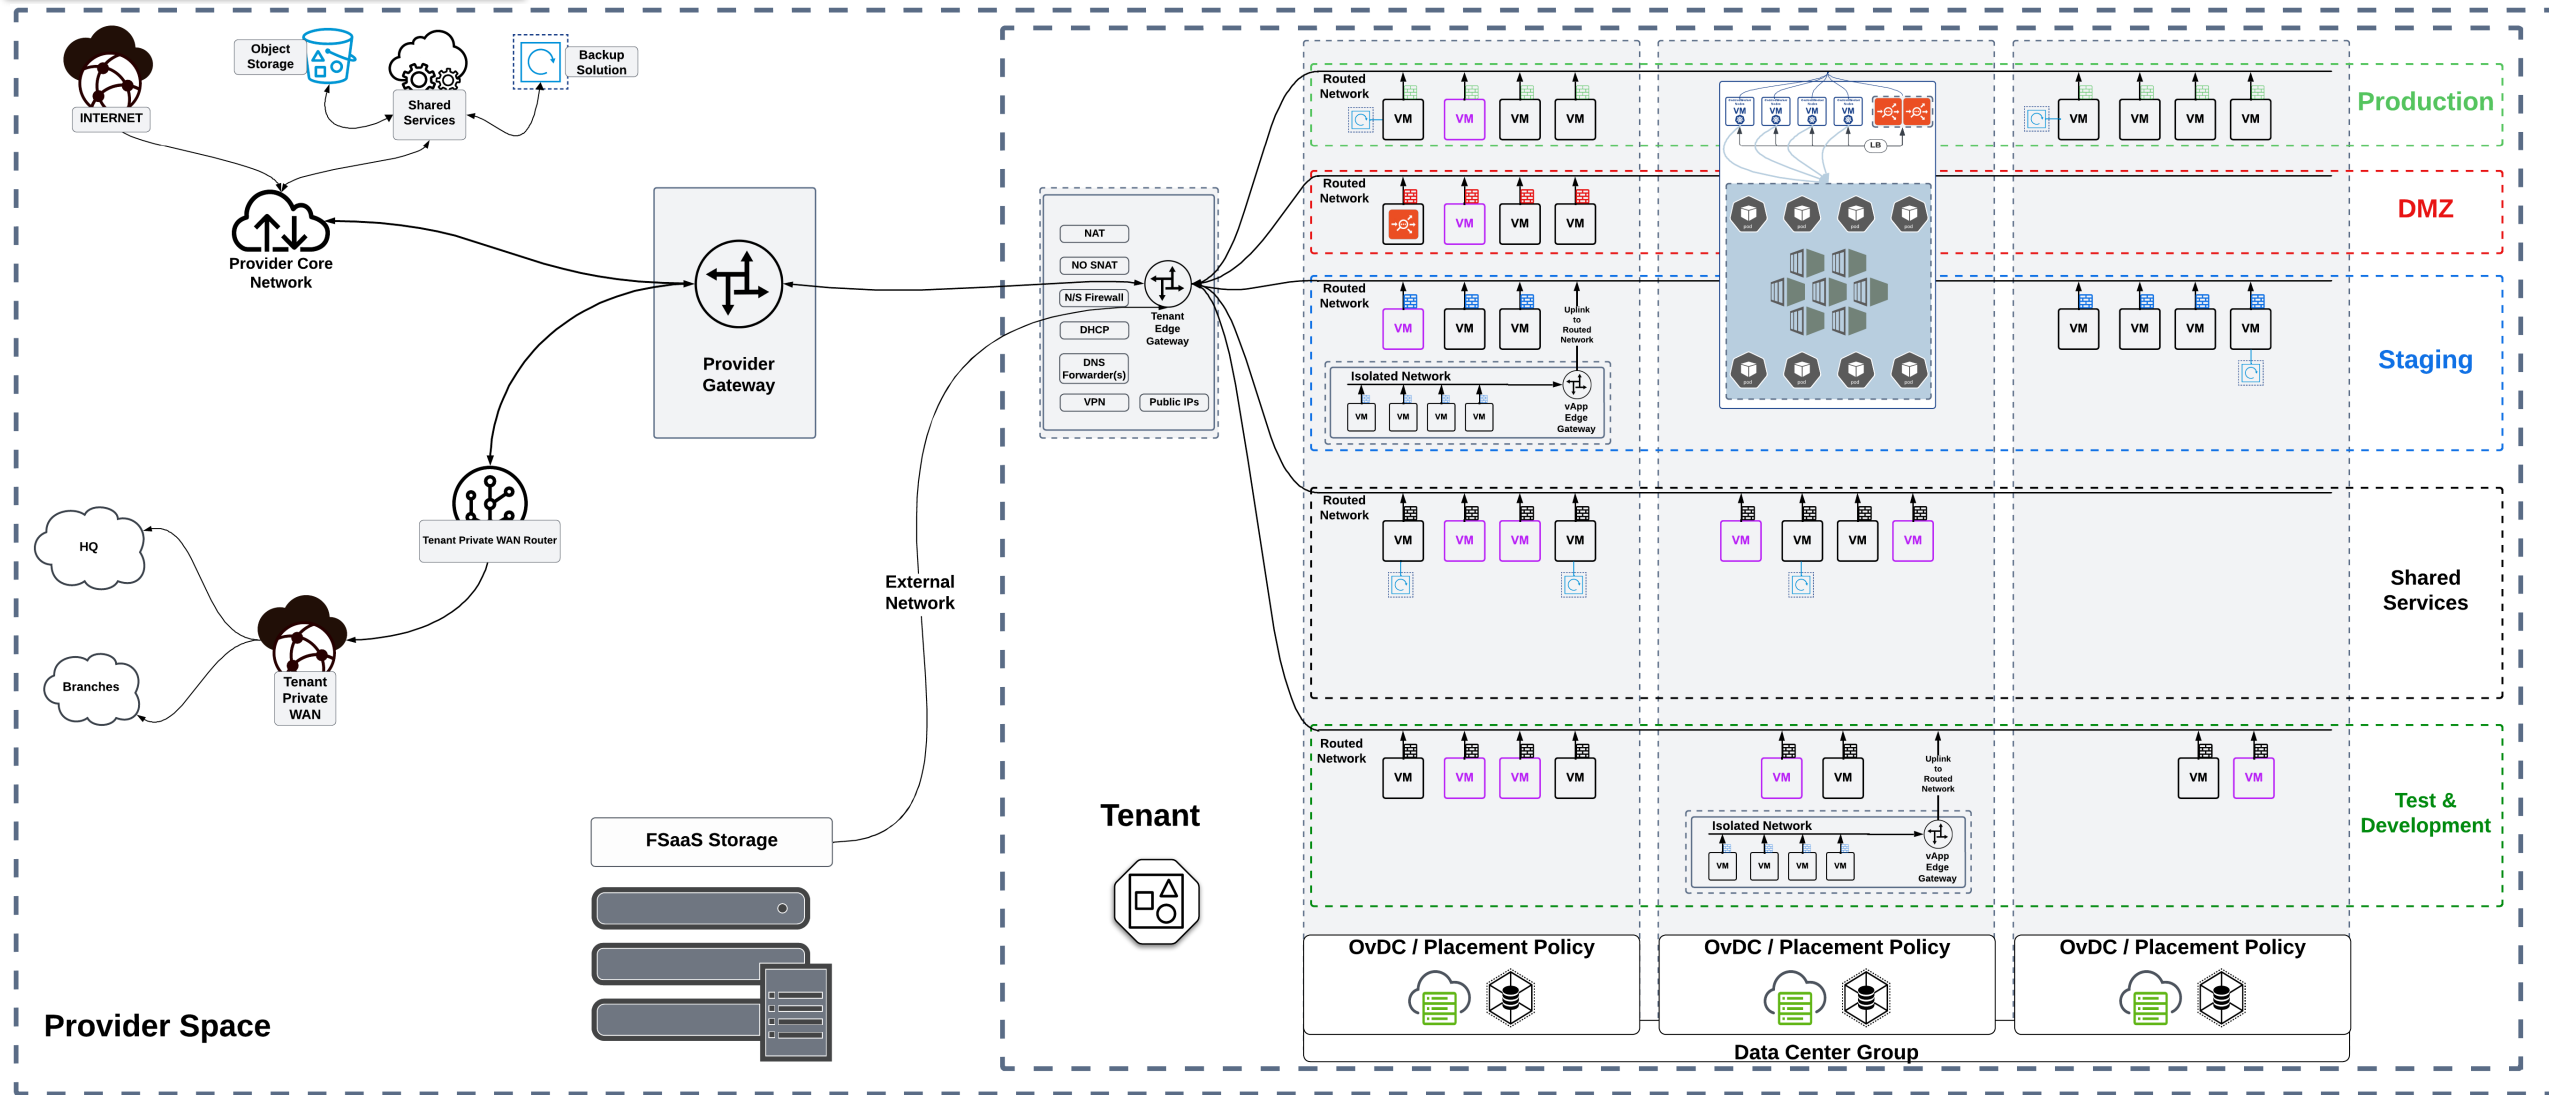

Native Kubernetes Cluster Services

Application Container Services

Tanzu Kubernetes Cluster Services

Backup Kubernetes

Data Solution

Tenant View

Storage as a Service

vCenter + vSphere

VMware Cloud Director

NSX

NSX Advanced Load Balancer

NSX with Backend Managed Services

VMware Cloud Director Availability + 3rd party add-ons

Container Services Extension

Data Solution Extension

Object Storage Extension

3rd party file services

Tenant View

Monitoring & Management Services

vCenter + vSphere

VMware Aria Operations

Cloud Director

NSX

Aria Chargeback