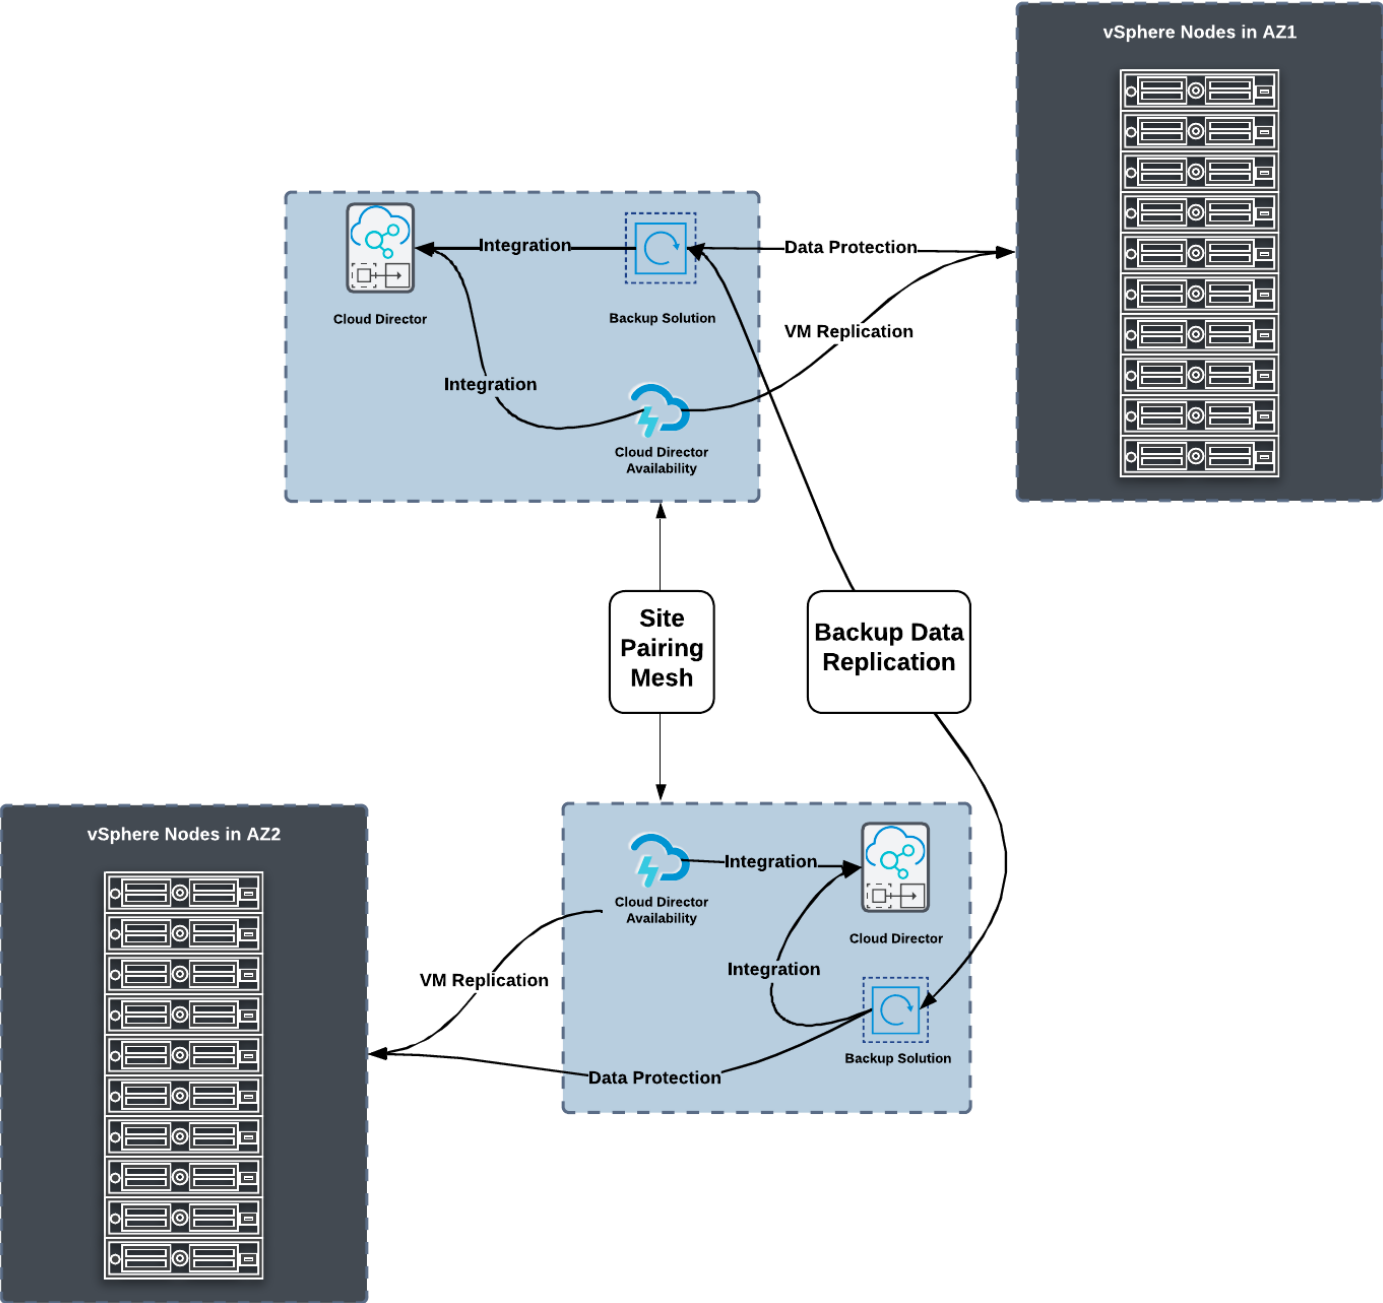

Data Protection as a Service

Cold, Warm and Hot Migration

Disaster Recovery to cloud and cloud to cloud

Data Protection with Ecosystem Partners:

Dell, Zerto, Veeam, Cohesity, Rubrik, Commvault

Tenant View

Container as a Service