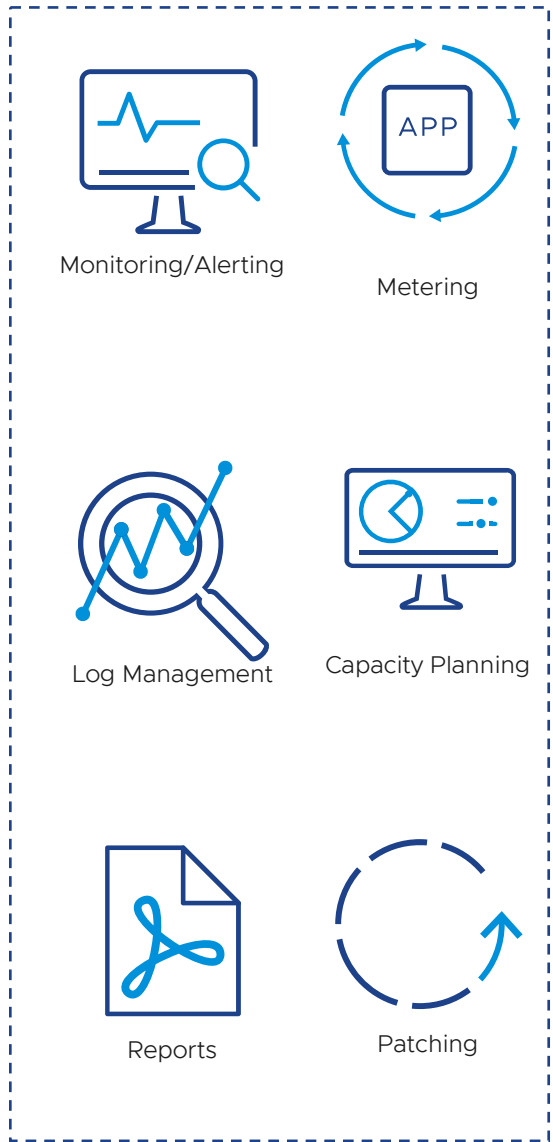

Monitoring & Management Services

vCenter + vSphere

VMware Aria Operations

Cloud Director

NSX

Aria Chargeback

NSX Advanced Load Balancer

NSX with Backend Managed Services

Aria Operations for Logs

Cloud Director Availability + 3rd party add-ons

Container Services Extension

Data Solution Extension

Tanzu Mission Control

Aria Operations for Networks

Object Storage Extension

3rd party file services