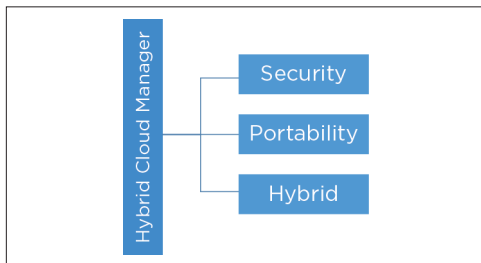

VMWARE vCLOUD AIR HYBRID CLOUD MANAGER

AT A GLANCE

VMware vCloud® Air™ Hybrid Cloud Manager™ offers VMware vSphere® users a seamless option for extending networking to the cloud via an optimized, software-defined WAN and makes stretched networks perform similar to local networks with zero downtime migration of workloads to and from the cloud. All this, plus the ability to migrate VMware NSX® security policies and retain the same security controls wherever.

KEY BENEFITS

- **Security:** vCloud Air Hybrid Cloud Manager allows users to maintain the same network and security controls as on-premises with vSphere and NSX. Networks can be stretched to the cloud, while security policies from NSX can be replicated to vCloud Air for use with Advanced Networking Services.
- **Portability:** vCloud Air Hybrid Cloud Manager makes workload migration quick, easy, and secure through low-downtime and zero-downtime migration and accelerated connectivity options, moving data nearly 20 times faster than over a raw connection.
- **Hybrid:** vCloud Air Hybrid Cloud Manager offers the ability to seamlessly extend on-premises networks to the cloud and integrate on and off-premises resources. This eases cloud migrations, both in and out of the cloud, and makes hybrid clouds a reality.

	Standard	Advanced	Enterprise
Layer 2 Tunnel	100 Mbps*	1 Gbps*	3-4 Gbps*
WAN Opt	100 Mbps*	1 Gbps*	1 Gbps*
VM Migration	Low Downtime	Zero Downtime	Zero Downtime
Security Policy Migration	-	Migration from NSX	Migration from NSX

*Throughput numbers are maximums, not guaranteed rates. Stated rates are per vCenter connection. Additional HCM connections can be purchased to add bandwidth.

What if You Could...

- Migrate security policies to the cloud to maintain your current security posture and control?
- Easily migrate workloads to the cloud with zero downtime?
- Securely stretch on-premises, high speed LANs to the cloud to facilitate application portability?

Packaging: Standard, Advanced or Enterprise

vCloud Air Hybrid Cloud Manager is available now in three tiers to deliver accelerated hybrid networking performance whether users connect over the Internet, over 1 Gbps or through multi-gigabit dedicated connections.

Use Cases

Extend Your Data Center:

Make the WAN feel more like a LAN so that vCloud Air feels like an extension of your own data center, without changing application or network architectures.