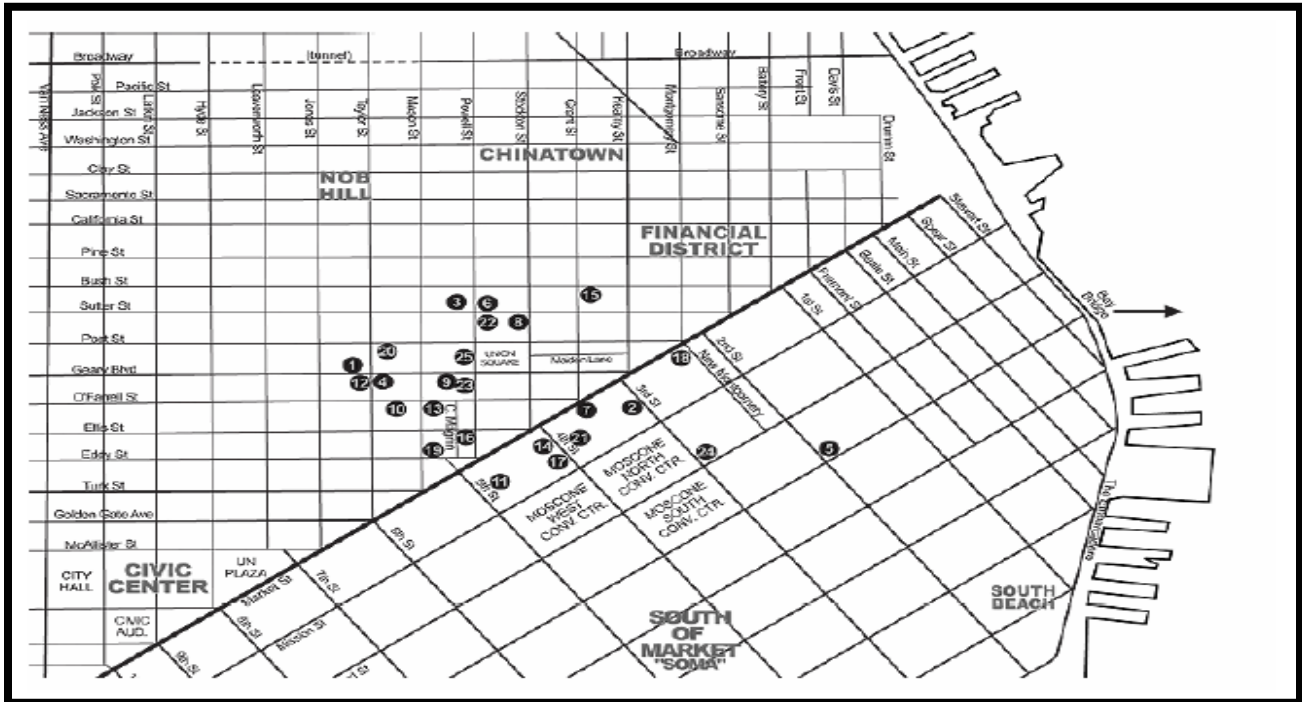

## San Francisco Citywide Block - Official Conference Hotels

#	Hotel Name	Room Rate (Exclusive of tax)	Distance to Moscone
1	Adagio Hotel	\$214/224 Deluxe/ Superior	7 blocks
2	Argent Hotel (Westin Market Street)	\$254 sgl/dbl	1 block
3	Cartwright Hotel	\$161 sgl/dbl	7 blocks
4	Clift Hotel	\$270 sgl/dbl	7 blocks
5	Courtyard By Marriott	\$234 sgl/dbl	2 blocks
6	Crowne Plaza Union Square	\$210 sgl/dbl	7 blocks
7	Four Seasons Hotel (Exec Forum Only)	\$399 sgl/dbl	2 blocks
8	Grand Hyatt San Francisco	\$234 sgl/dbl	6 blocks
9	Handlery Union Square	\$194/234 Traditional/Club	5 blocks
10	Hilton San Francisco	\$234/274 Standard/Executive	6 blocks
11	Hotel Milano	\$144 sgl/dbl	2 blocks
12	Hotel Monaco	\$234 sgl/dbl	6 blocks
13	Hotel Nikko	\$210 sgl/dbl	5 blocks
14	Hotel Palomar	\$254 sgl/dbl	1 block
15	Hotel Triton	\$180 sgl/dbl	7 blocks
16	Monticello Inn	\$170 sgl/dbl	3 blocks
17	Mosser Hotel	\$160 sgl/dbl	1 block
18	Palace Hotel (TAM Meeting)	\$234 sgl/dbl	2 blocks
19	Parc55 Hotel	\$215 sgl/dbl	4 blocks
20	Prescott Hotel	\$204 sgl/dbl	7 blocks
21	San Francisco Marriott Downtown (Partner Day Venue)	\$254 sgl/dbl	1 block
22	Sir Francis Drake	\$200 sgl/dbl	6 blocks
23	Villa Florence	\$180 sgl/dbl	5 blocks
24	W Hotel	\$254/284 Standard/Corner Upgrade	1 block
25	Westin St. Francis	\$214 sgl/dbl	6 blocks