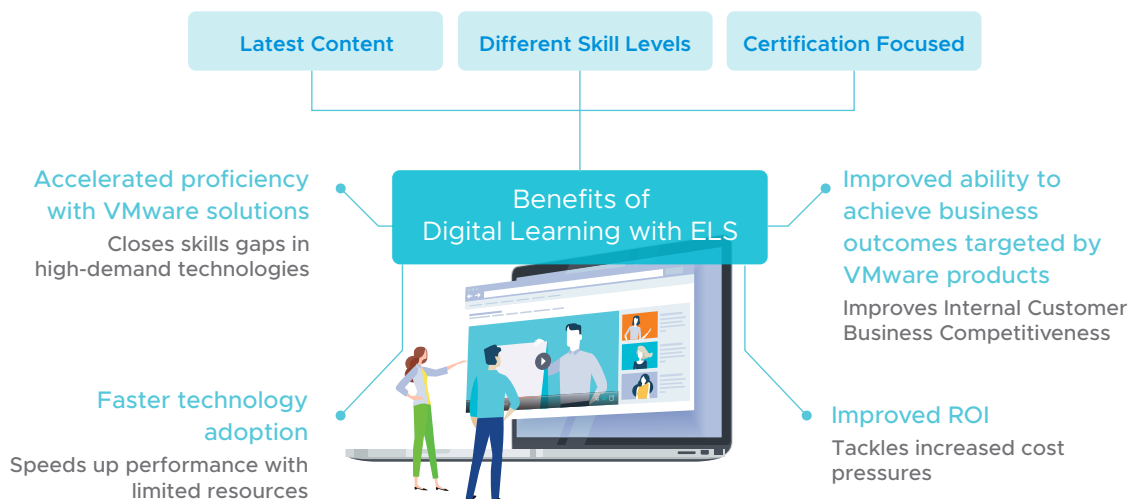

Enterprise Learning Subscription

Take your IT Training to the Next Level

LIMITED TIME OFFER

Additional Three (3) VCP Exam Vouchers per Subscriber!

Contact Us Now!
apjeducation@vmware.com

Not eligible for existing ELS customers.
Offer ends 30 April 2021.
Offer valid in APJ, excludes India.

Why Digital Learning for your Team

Sending your IT team offsite for training is not always an option.

This all-inclusive offering gives each licensed user access to all the content available through **VMware Customer Connect Learning™**, including all VMware On Demand courses.

Why VMware Enterprise Learning Subscription (ELS)

What's included in ELS

Full access
VMware Customer
Connect Learning™

All On Demand
Courses & Lab
Connect™

Certification
Exam Prep

Free
Certification
Vouchers

Continuous
Content
update

- No travel required and teams train at their pace
- Over 1,300+ videos on best practice and troubleshooting information
- Access the latest and most up-to-date technologies with ELS Library
- Minimum 12-months access to most popular VMware training courses