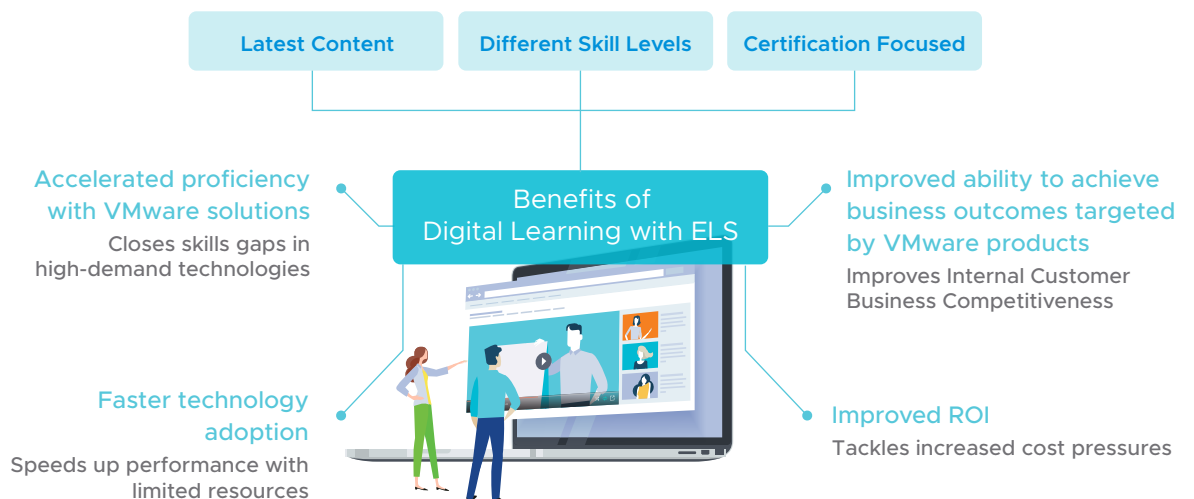

Enterprise Learning Subscription

Take your IT Training to the Next Level

LIMITED TIME OFFER

Additional One (1) VCP Exam Voucher per Subscriber!

Contact Us Now!
anemikal@vmware.com

Not eligible for existing ELS customers.
Offer ends 30 April 2021.
Offer valid in India Only.

Why Digital Learning for your Team

Sending your IT team offsite for training is not always an option.

This all-inclusive offering gives each licensed user access to all the content available through **VMware Customer Connect Learning™**, including all VMware On Demand courses.

Why VMware Enterprise Learning Subscription (ELS)

What's included in ELS

Full access VMware Customer Connect Learning™

All On Demand Courses & Lab Connect™

Certification Exam Prep

Free Certification Vouchers™

Continuous Content update

- No travel required and teams train at their pace
- Over 1,300+ videos on best practice and troubleshooting information
- Access the latest and most up-to-date technologies with ELS Library
- Minimum 12-months access to most popular VMware training courses